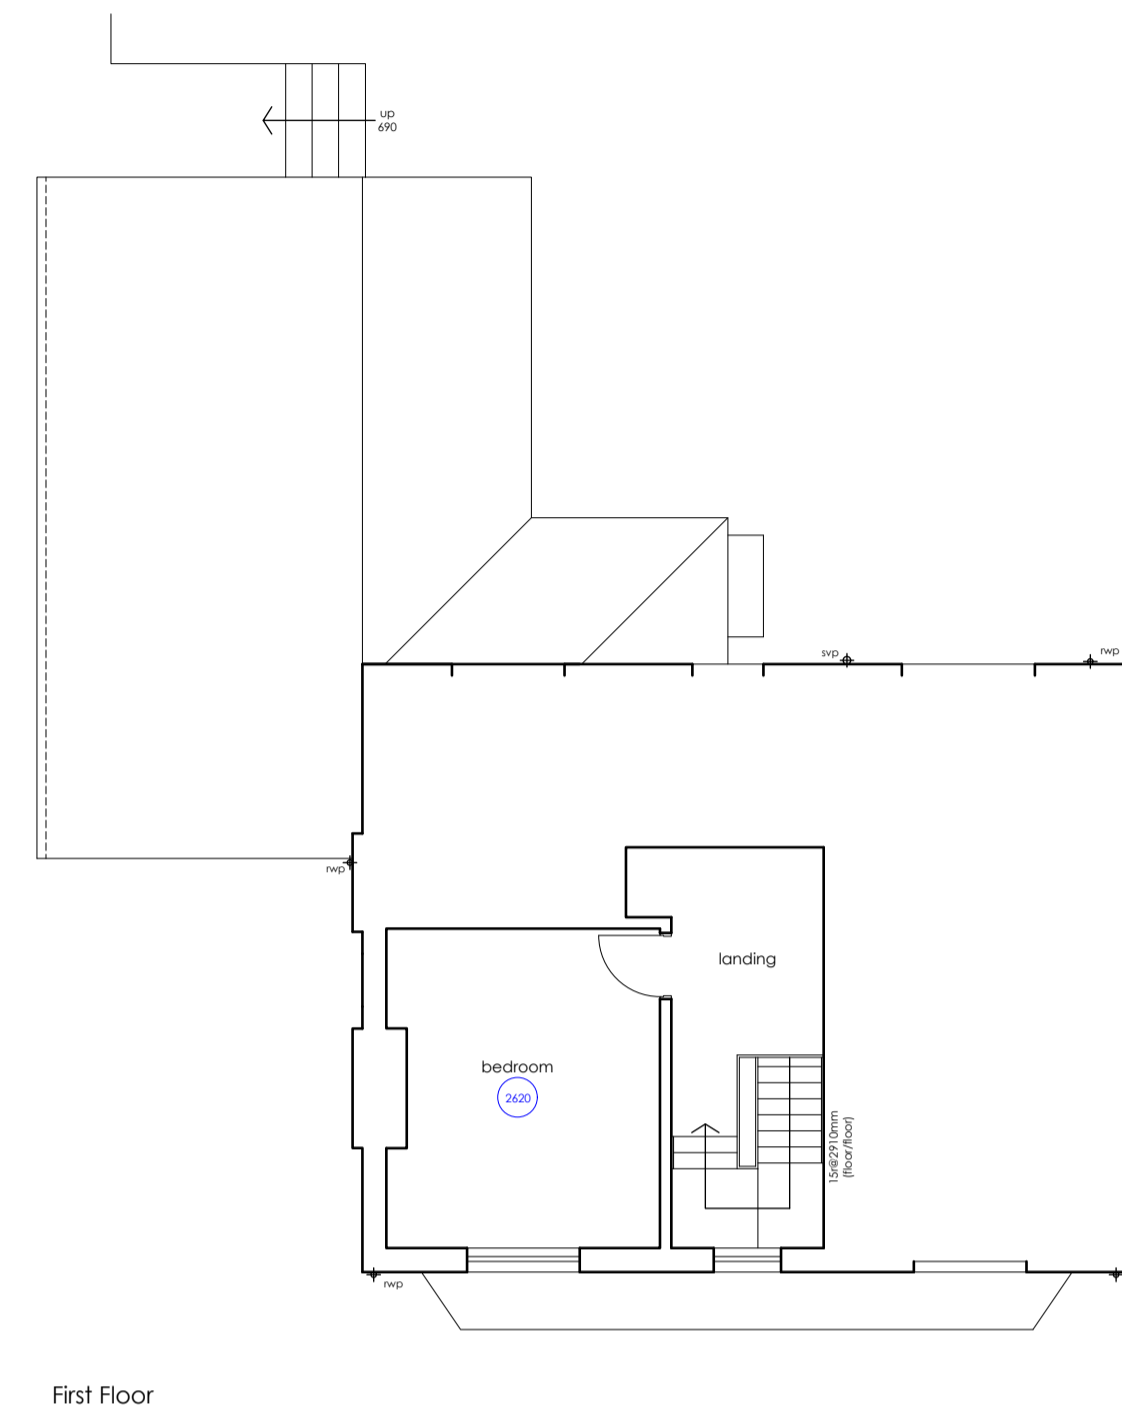

RV	DATE	COMMENTS

Rear (NE) Elevation