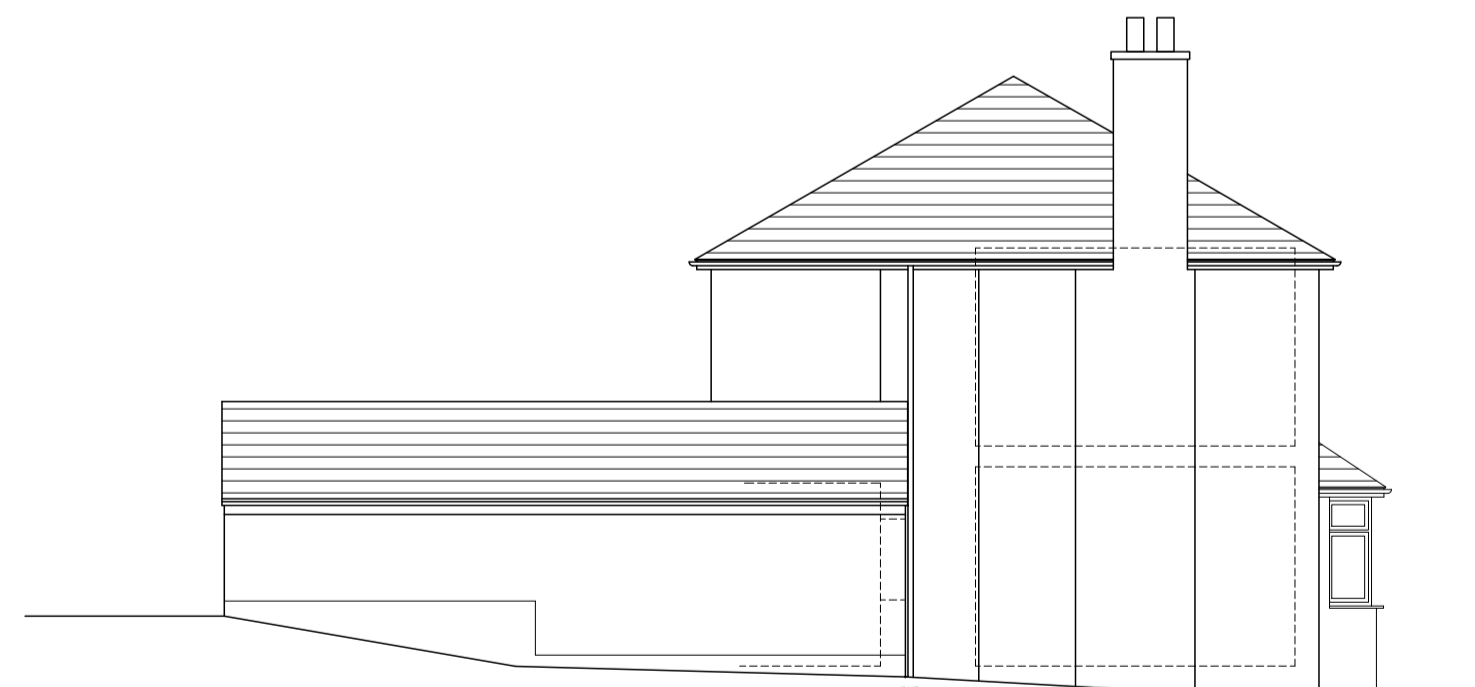

Side (NW) Elevation