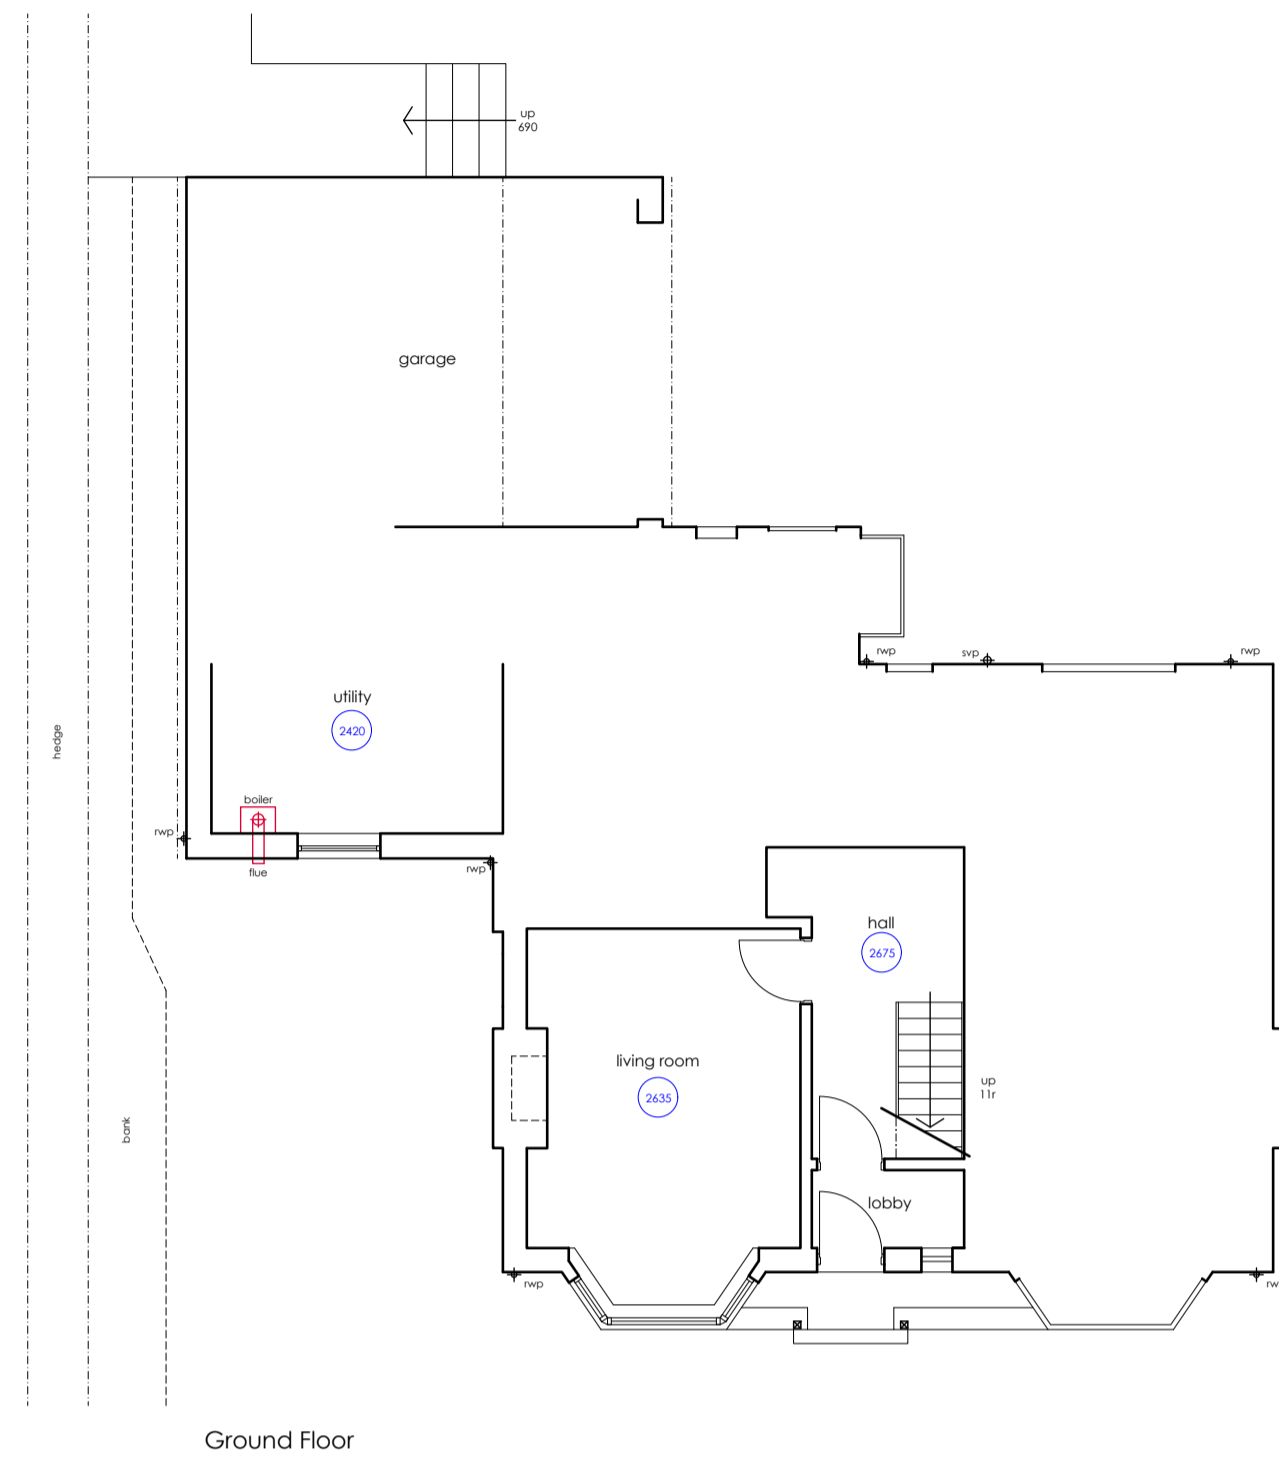

RV	DATE	COMMENTS

Rear (NE) Elevation