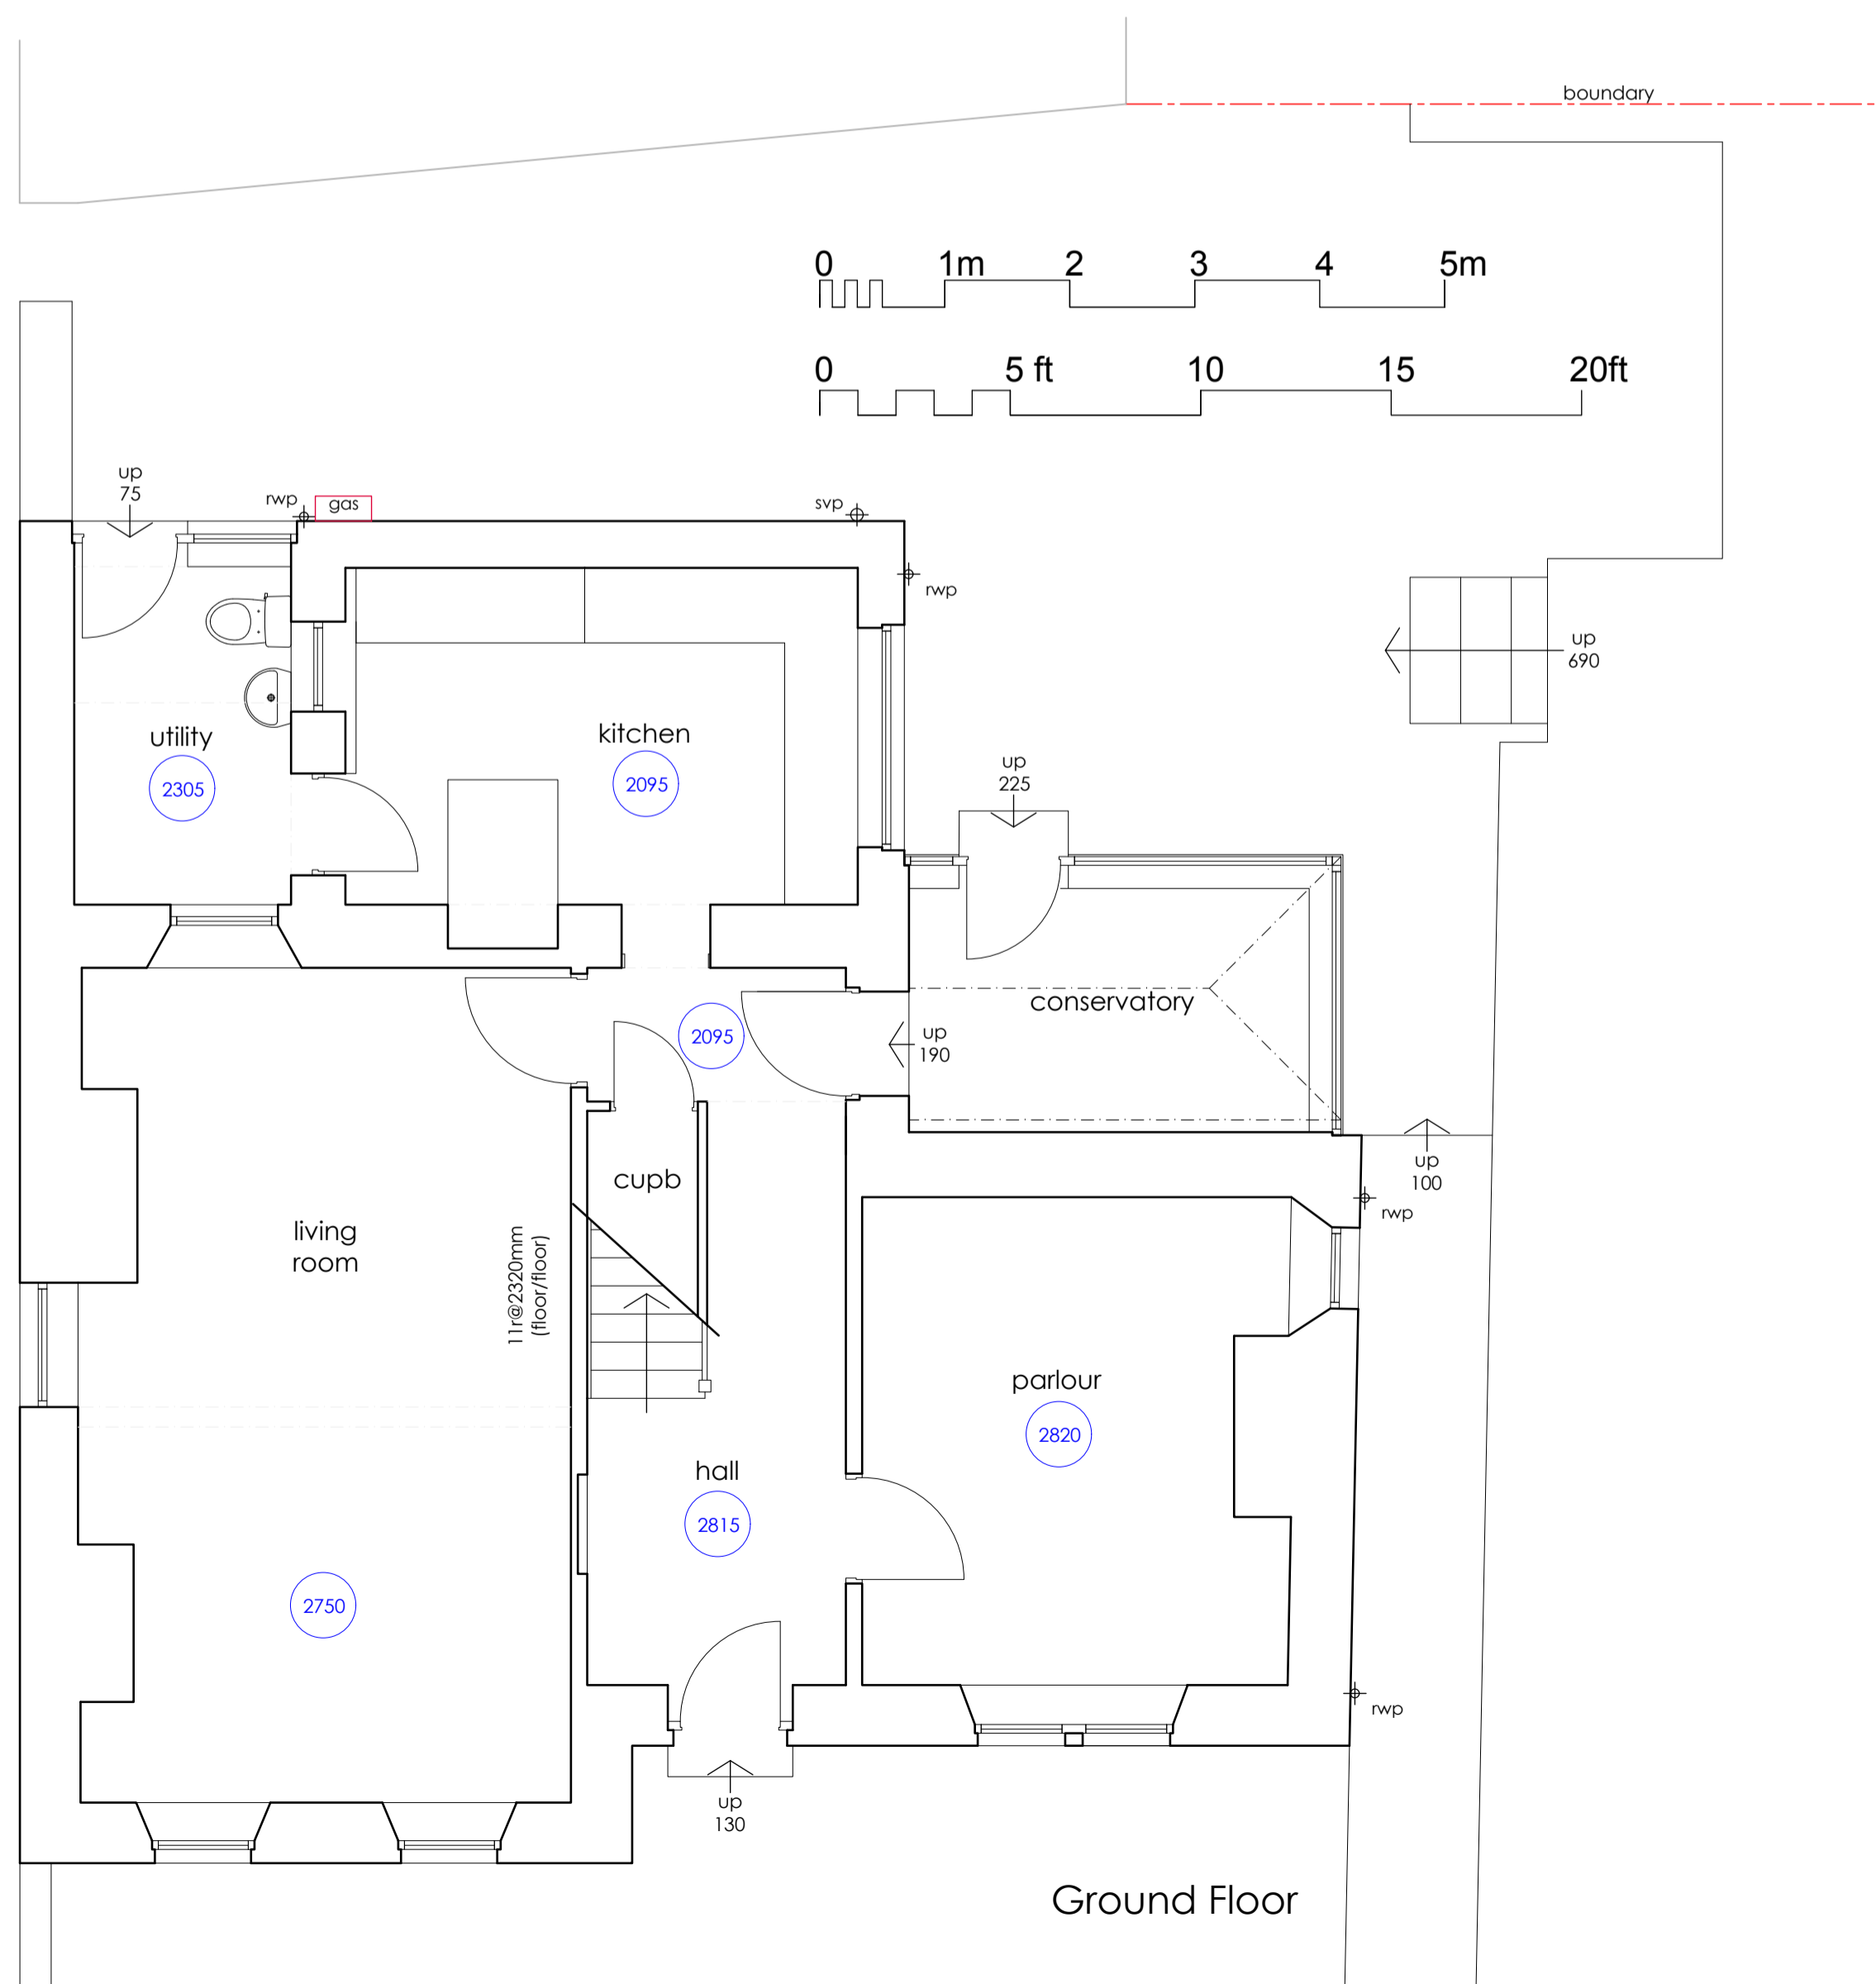

RV	DATE	COMMENTS

EXISTING BUILDING
PLANS, SECTIONS & ELEVATIONS

PROPOSED ALTERATIONS
THE ELDERS
FRIZINGTON
Victoria Taylor

DRAWING NO. : 23.45.01
SCALE : 1:50@A1
DRAWN BY : CW
DATE : JAN 2024