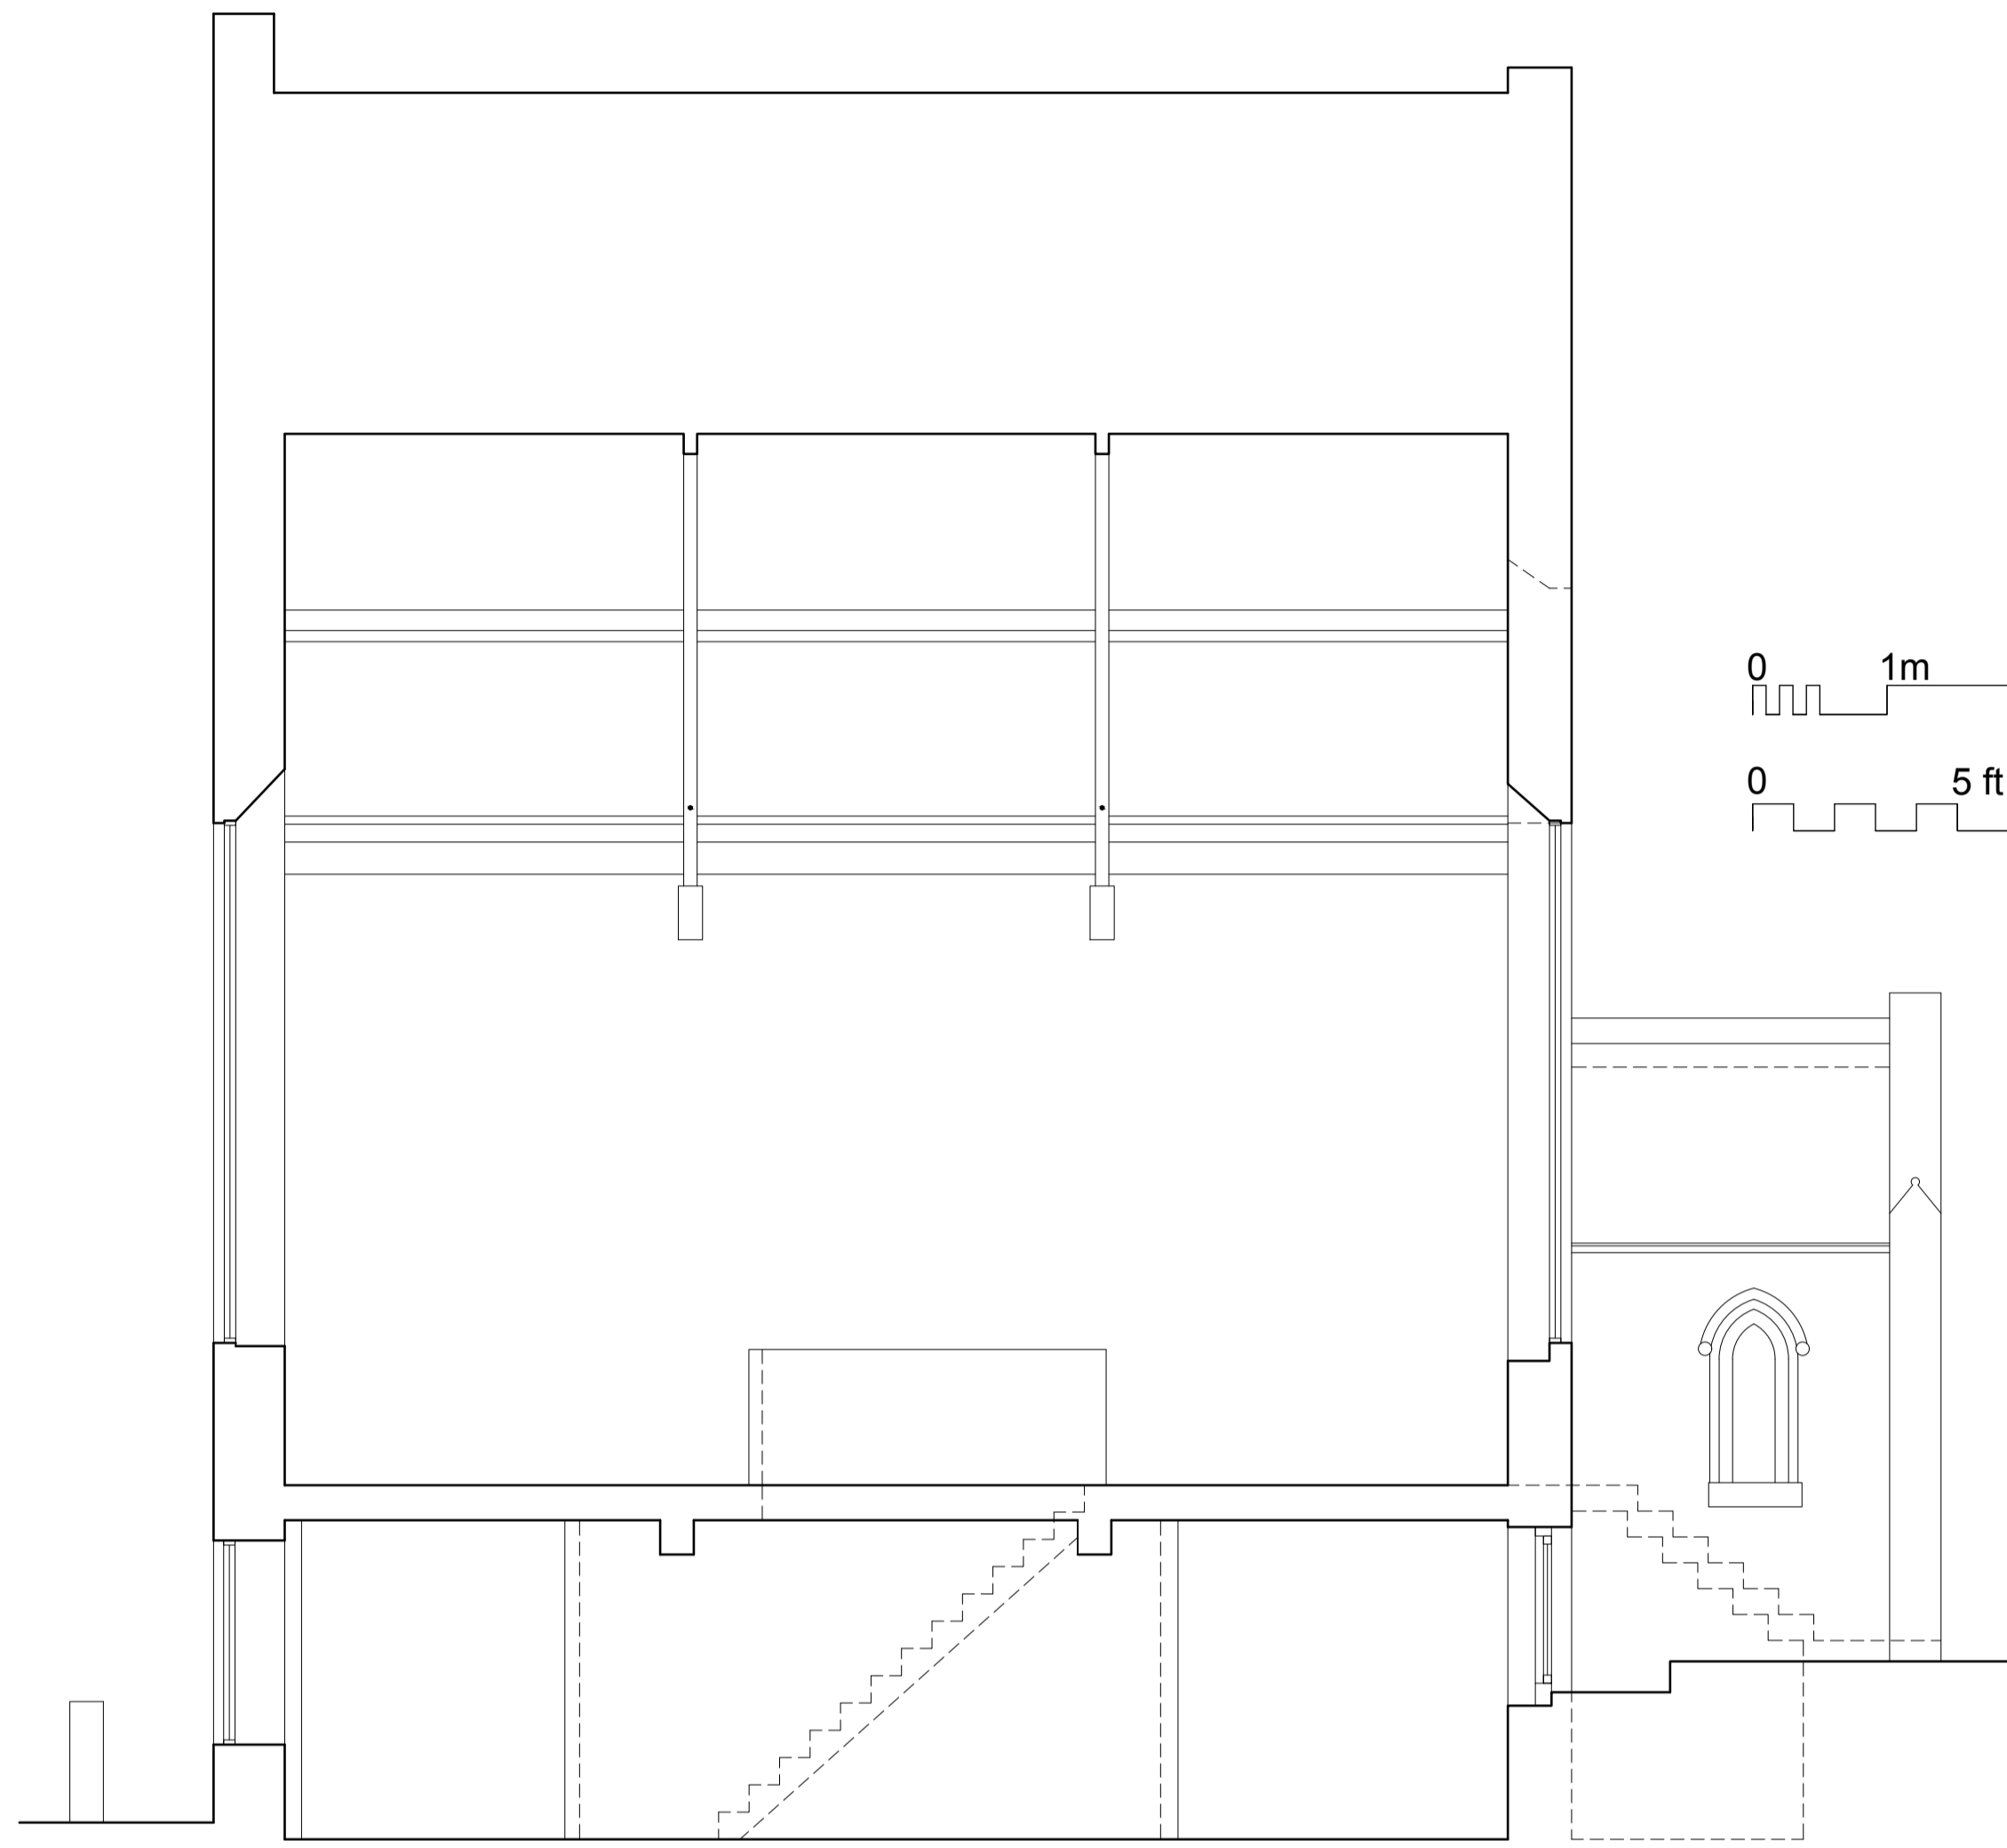

RV	DATE	COMMENTS
-	-	-
-	-	-
-	-	-
-	-	-

EXISTING BUILDING I
PLANS AND SECTION

PROPOSED ALTERATIONS
FORMER METHODIST CHAPEL
ST BEES
DAVE AND LAURA NELSON

DRAWING NO.: 21.13.01
SCALE: 1:50@A1
DRAWN BY: CW
DATE: MAY 2021