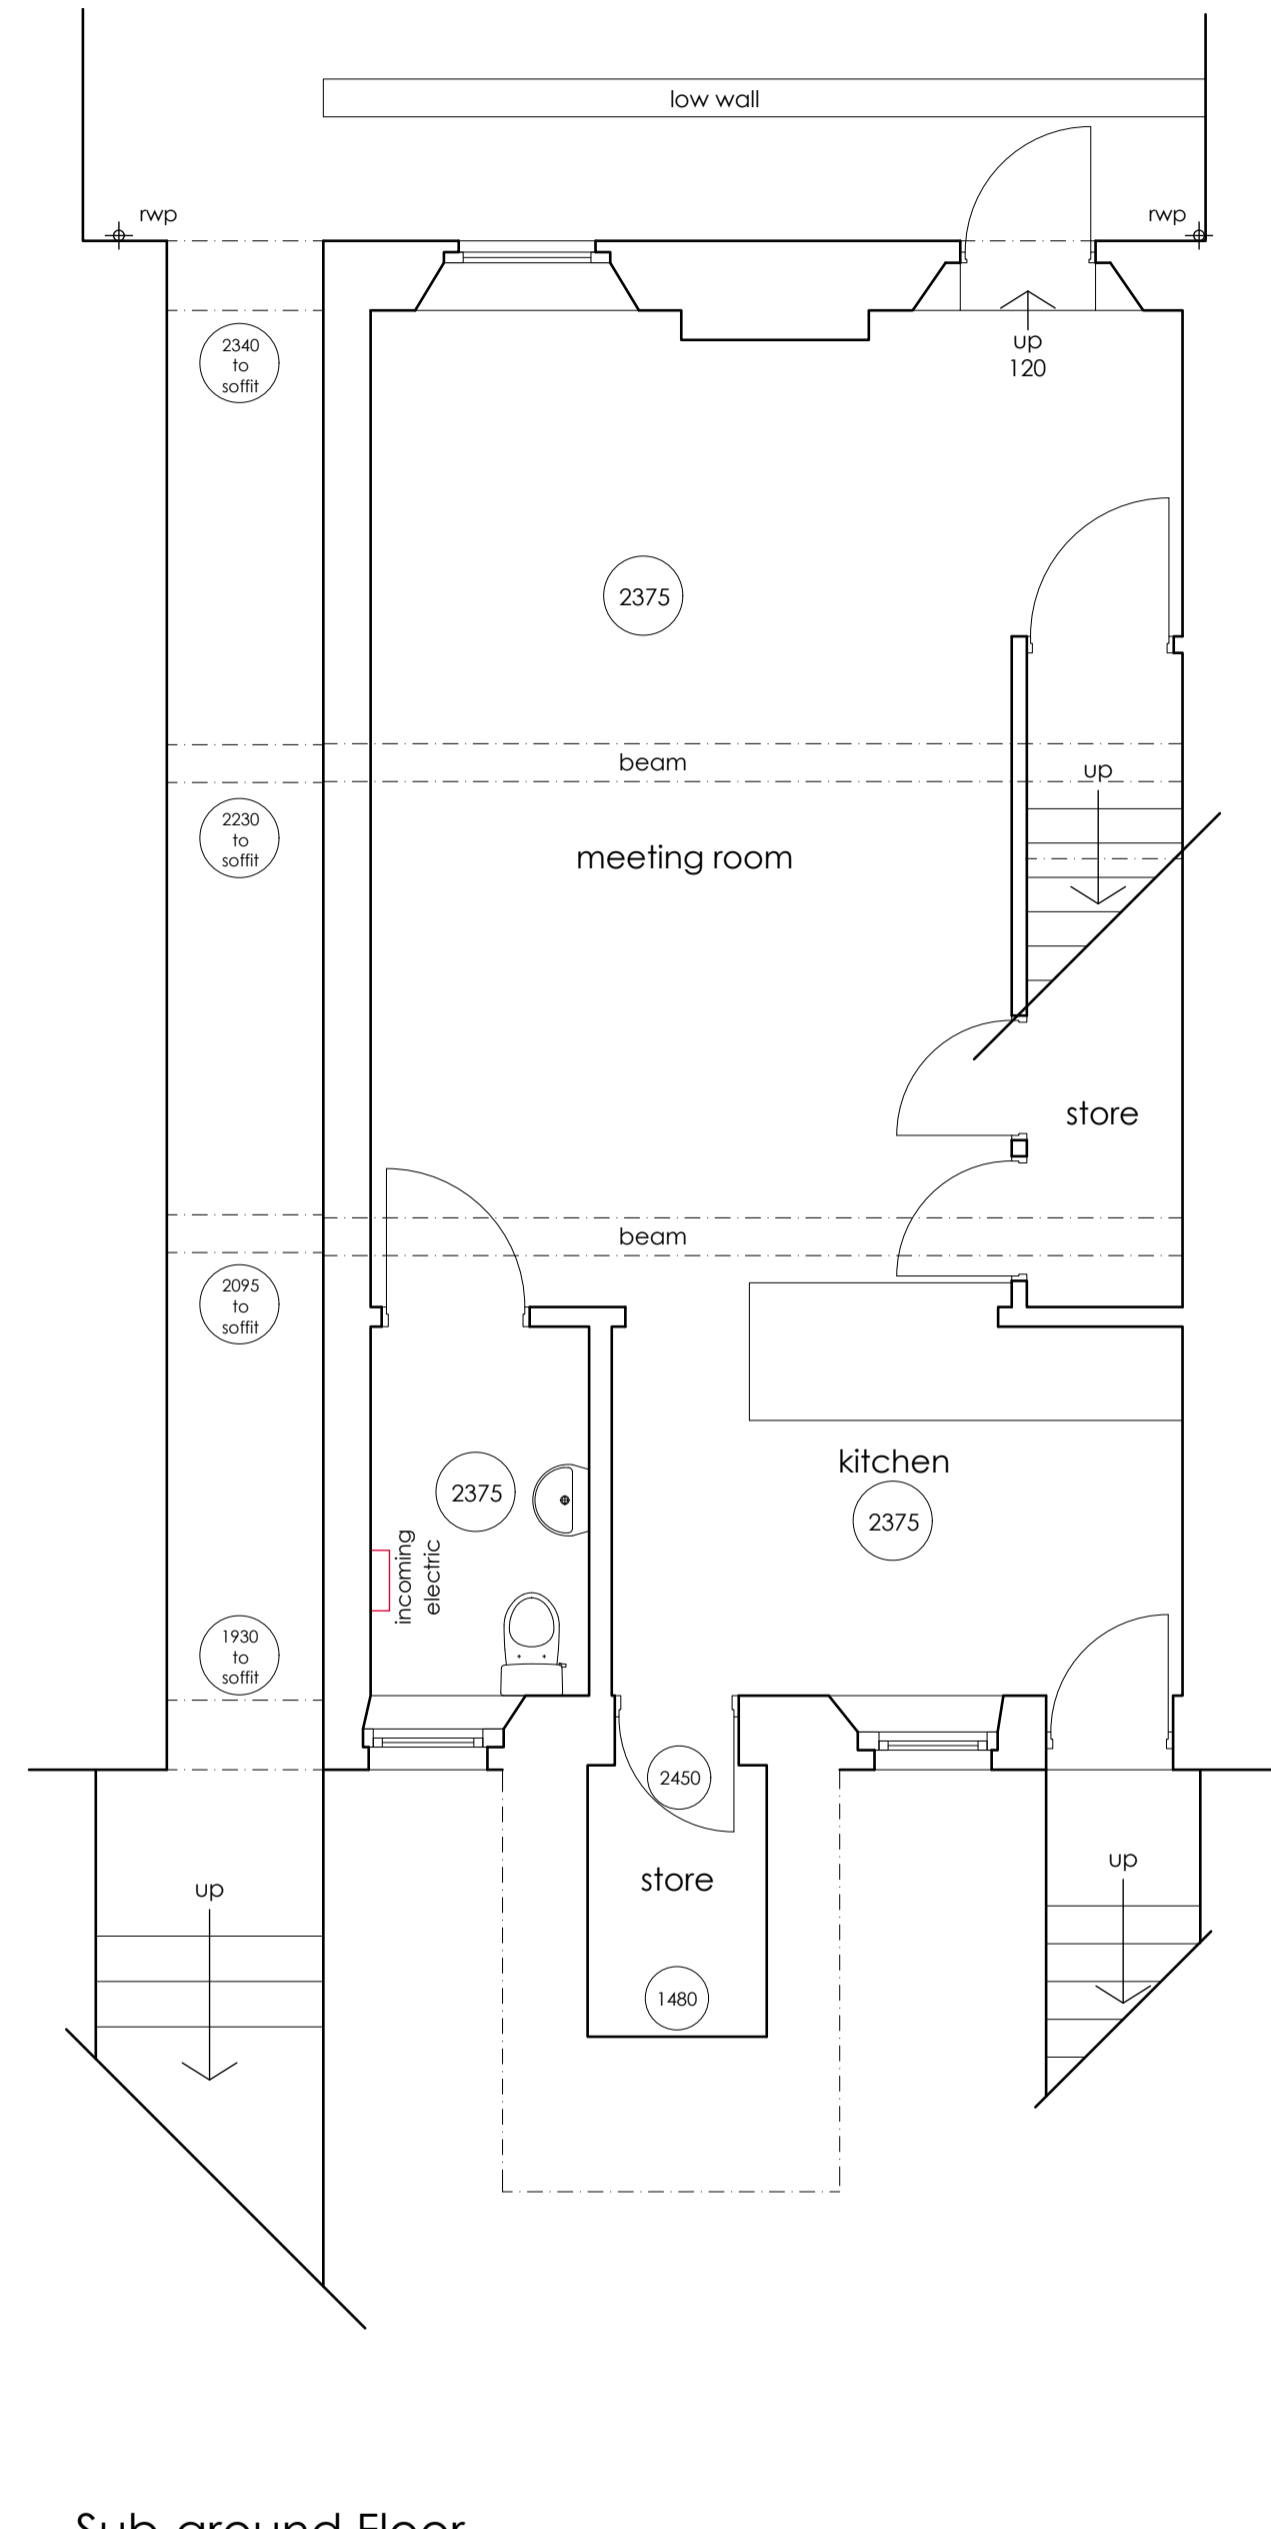

RV	DATE	COMMENTS
-	-	-
-	-	-
-	-	-
-	-	-

EXISTING BUILDING I
PLANS AND SECTION

PROPOSED ALTERATIONS
FORMER METHODIST CHAPEL
ST BEES
DAVE AND LAURA NELSON

DRAWING NO.: 21.13.01
SCALE: 1:50@A1
DRAWN BY: CW
DATE: MAY 2021