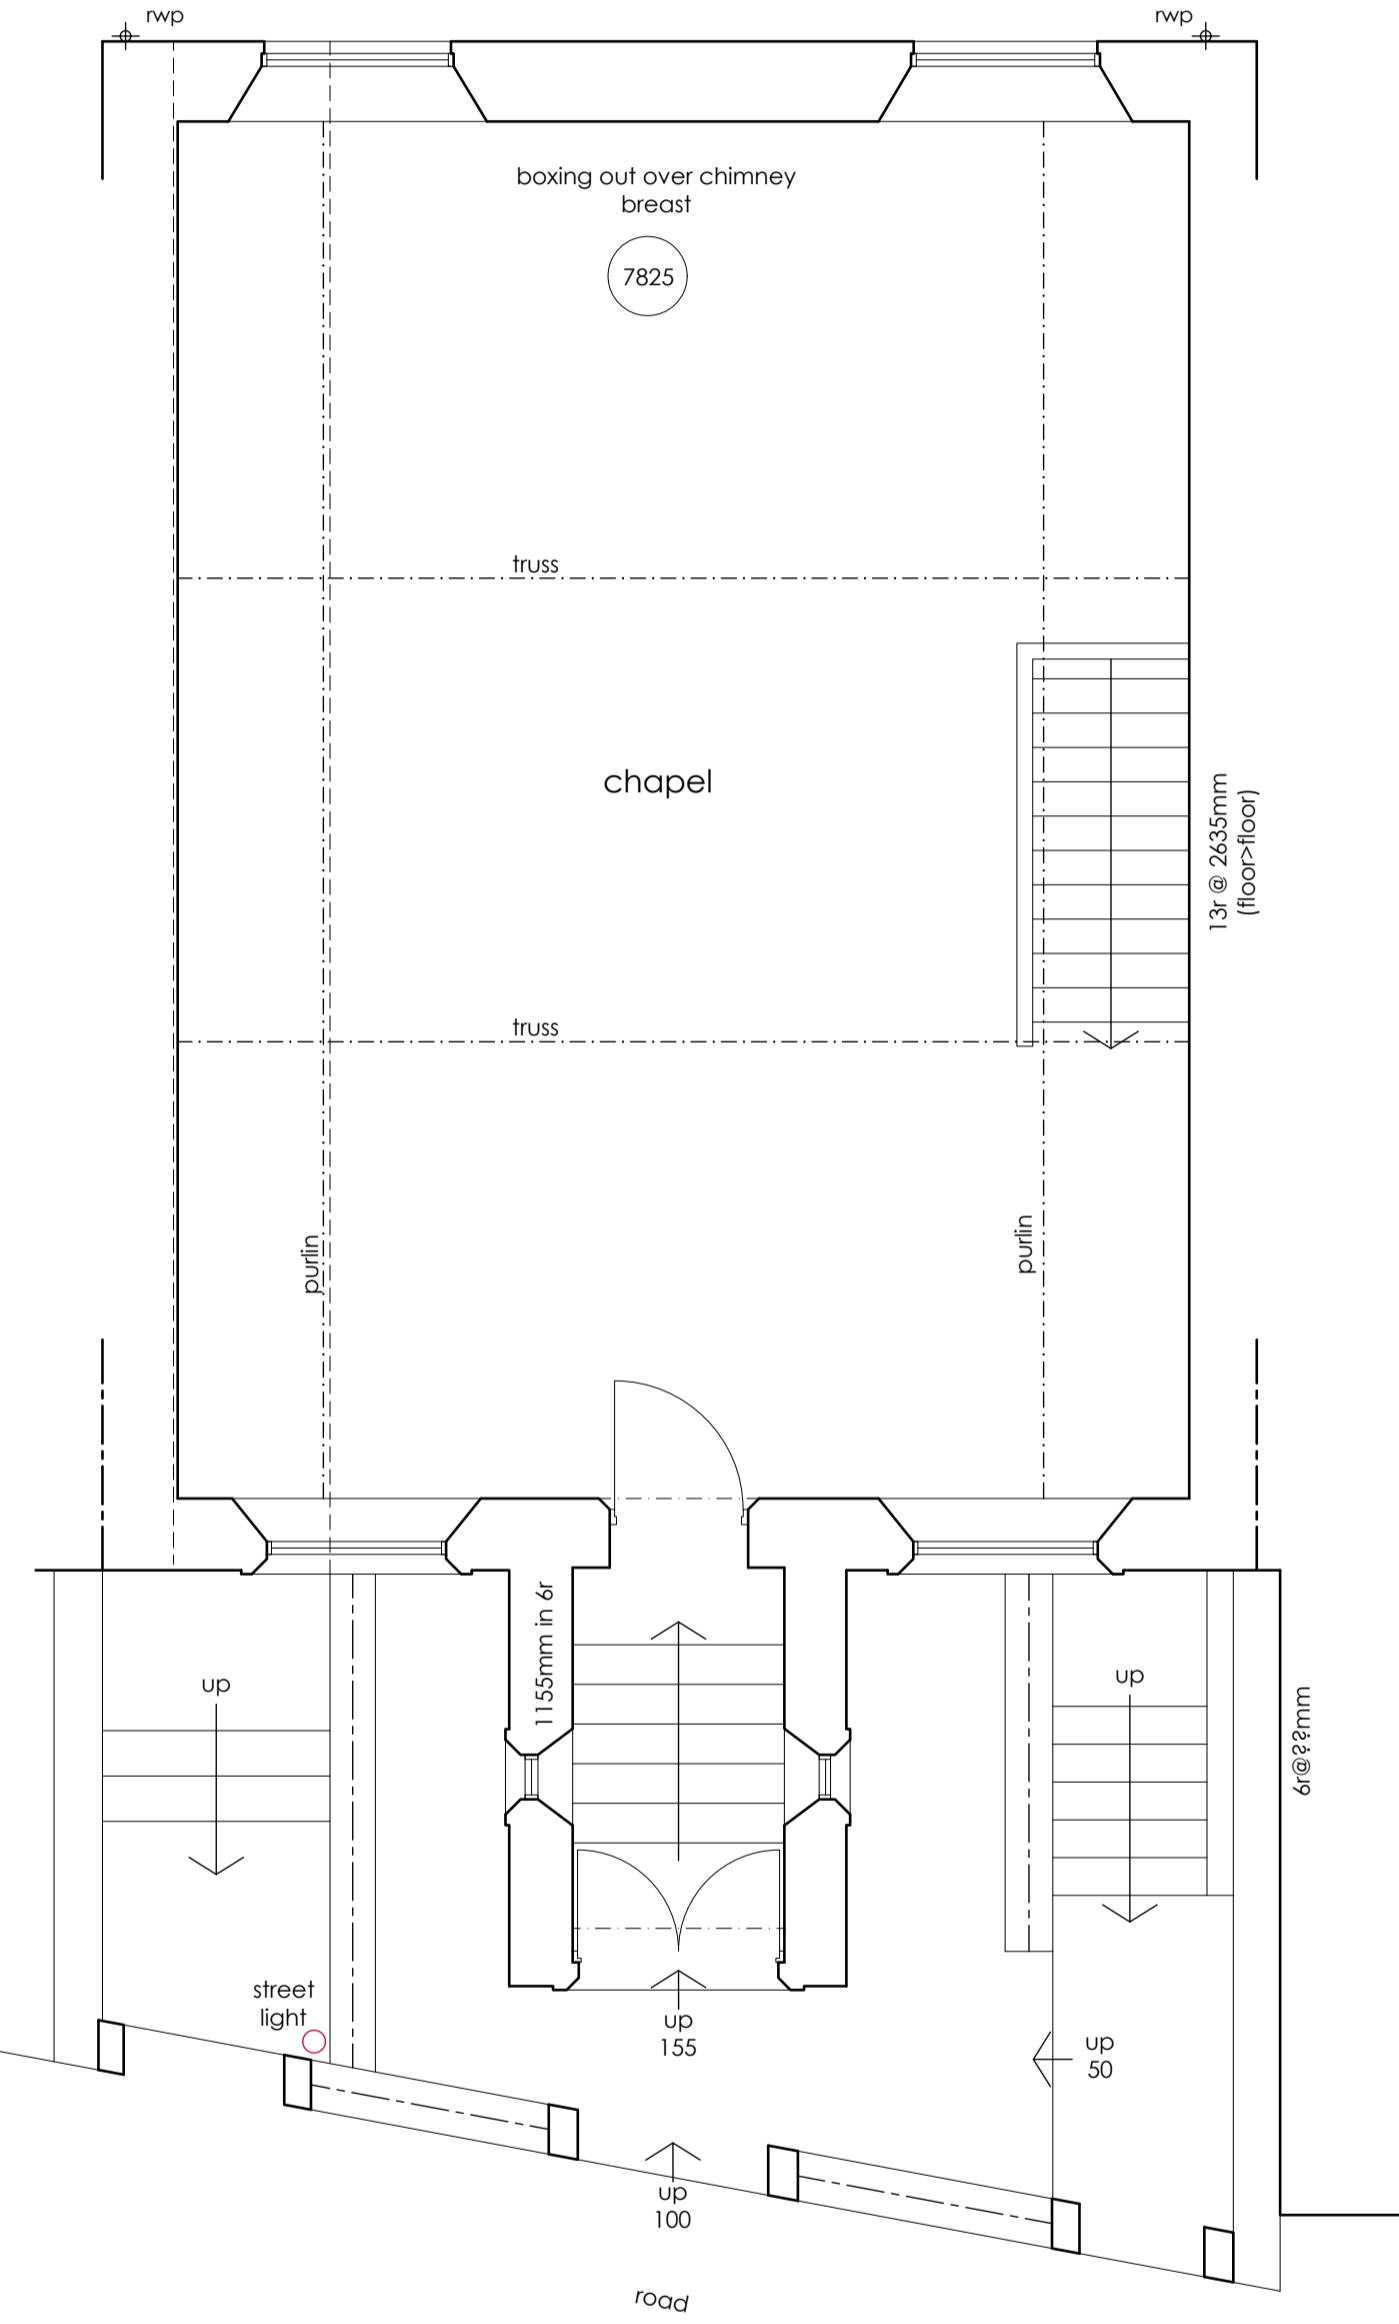

RV	DATE	COMMENTS
-	-	-
-	-	-
-	-	-
-	-	-

EXISTING BUILDING I
PLANS AND SECTION

PROPOSED ALTERATIONS
FORMER METHODIST CHAPEL
ST BEES
DAVE AND LAURA NELSON

DRAWING NO.: 21.13.01
SCALE: 1:50@A1
DRAWN BY: CW
DATE: MAY 2021