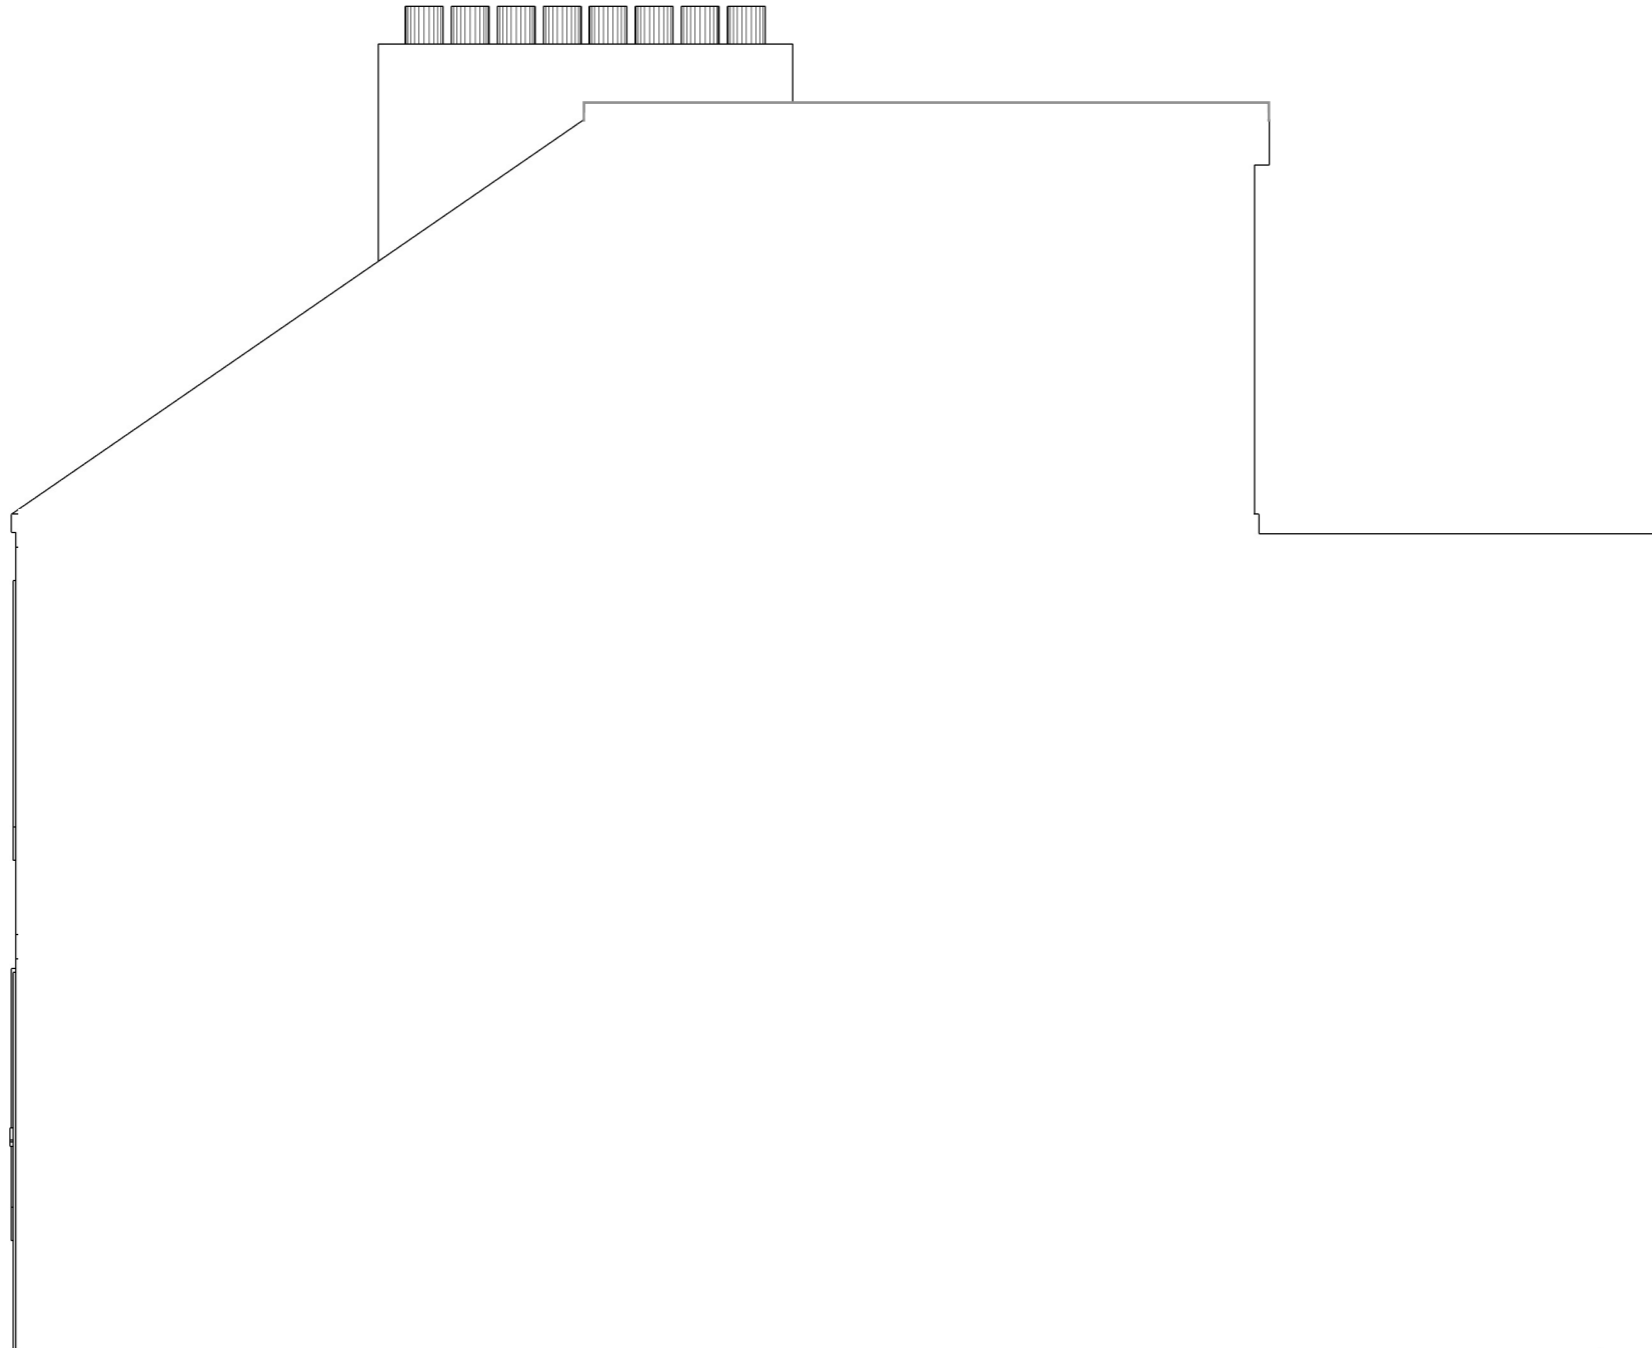

Proposed Front (West) Elevation

Title
Proposed Elevations

Drawn
Pete Rodgers

Site
4 Lake View
Kirkland
Cumbria
CA263XZ

Scale
1:50 @ A3

Date
31/12/2023

Drawing Number
002

Revision
B

0m 1m

Proposed Side (South) Elevation

Title
Proposed Elevations

Drawn
Pete Rodgers

Site
4 Lake View
Kirkland
Cumbria
CA263XZ

Scale
1:50 @ A3

Date
31/12/2023

Drawing Number
002

Revision
B

0m 1m

Proposed Side (North) Elevation

Title
Proposed Elevations

Drawn
Pete Rodgers

Site
4 Lake View
Kirkland
Cumbria
CA263XZ

Scale
1:50 @ A3

Date
31/12/2023

Drawing Number
002

Revision
B

0m 1m

Proposed Rear (East) Elevation

Title
Proposed Elevations

Drawn
Pete Rodgers

Site
4 Lake View
Kirkland
Cumbria
CA263XZ

Scale
1:50 @ A3