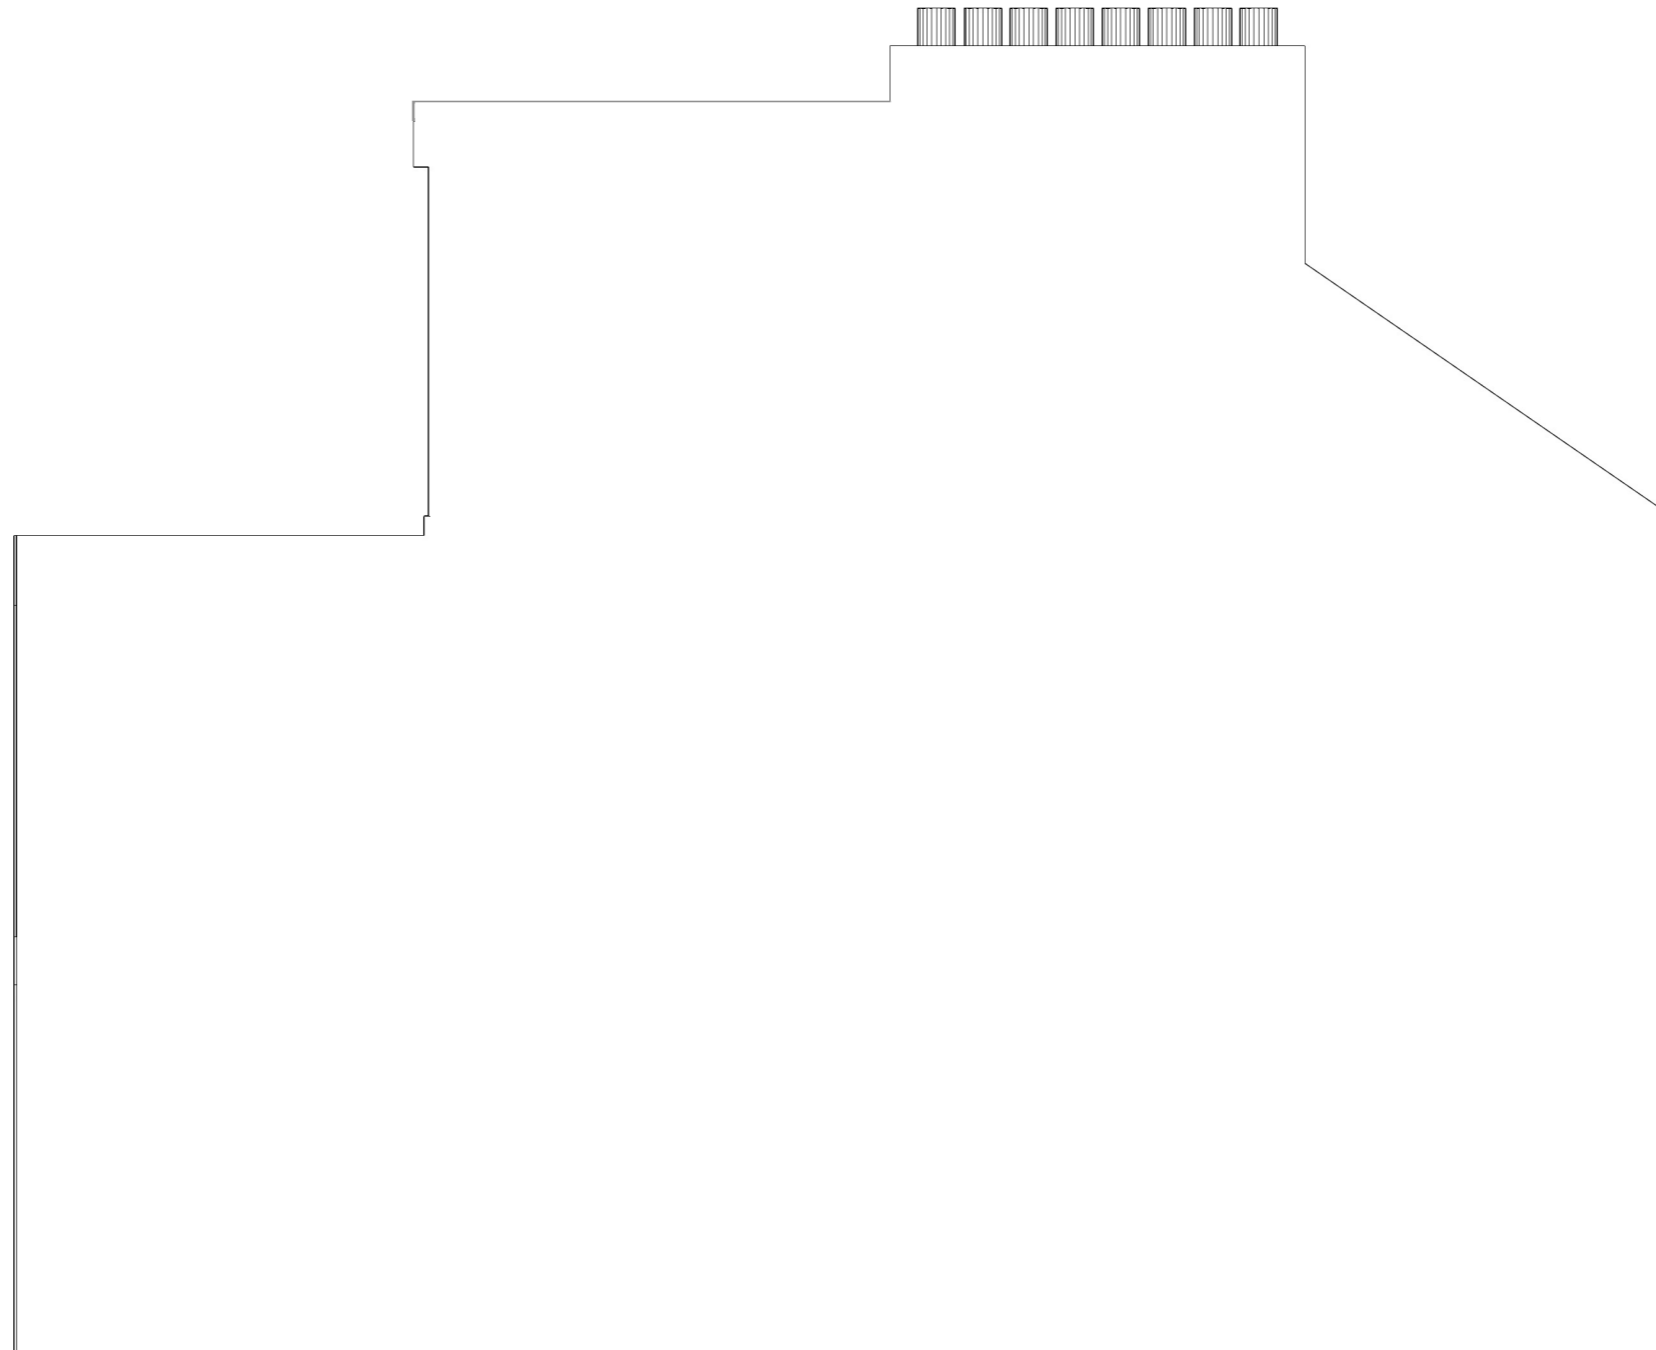

Proposed Front (West) Elevation

Title
Proposed Elevations

Drawn
Pete Rodgers

Site
4 Lake View
Kirkland
Cumbria
CA263XZ

Scale
1:50 @ A3

Date
31/12/2023

Drawing Number
002

Revision
B

0m 1m

Proposed Side (South) Elevation

Title
Proposed Elevations

Drawn
Pete Rodgers

Site
4 Lake View
Kirkland
Cumbria
CA263XZ

Scale
1:50 @ A3

Date
31/12/2023

Drawing Number
002

Revision
B

0m 1m

Proposed Side (North) Elevation

Title
Proposed Elevations

Drawn
Pete Rodgers

Site
4 Lake View
Kirkland
Cumbria
CA263XZ

Scale
1:50 @ A3

Date
31/12/2023

Drawing Number
002

Revision
B

0m 1m

Proposed Rear (East) Elevation

Title
Proposed Elevations

Drawn
Pete Rodgers

Site
4 Lake View
Kirkland
Cumbria
CA263XZ

Scale
1:50 @ A3