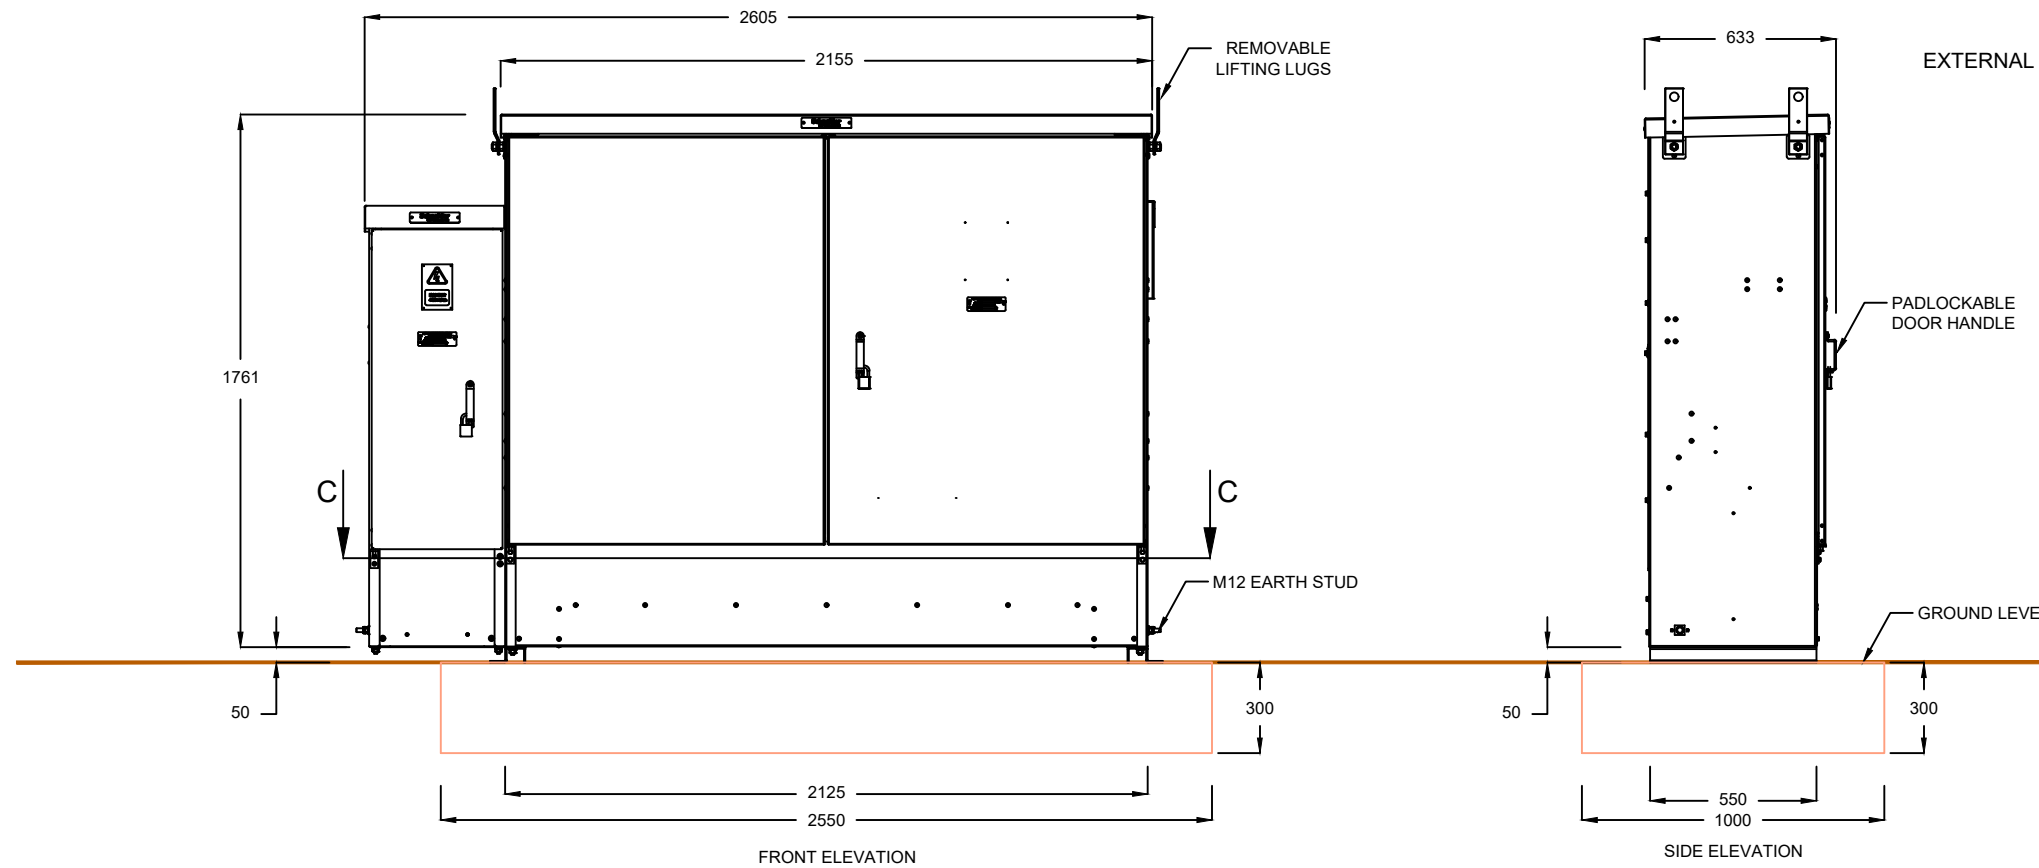

SCHNEIDER ELECTRIC DJ204D010  
 PRE-GALVANISED MILD STEEL  
 EXTERNAL COLOUR - DARK GREY 632 BS381C

COMMENTS		REV.	DESCRIPTION	REV. BY	APP.	DATE	ADDRESS	PROJECT NAME	 InstaVolt Ltd, 6 Cedarwood, Crockford Lane, Chineham Park, Hampshire, RG24 8WD © InstaVolt Ltd. 2020
NOTE: FOR FURTHER DETAILS PLEASE REFER TO MANUFACTURERS SPECIFICATIONS		A	Issued for comment	LW	CM	22/11/21		EQUIPMENT ELEVATIONS	
		B	Foundations added	LW	RK	03/02/22		DRAWING TITLE	
								FEEDER PILLAR AND COP METERING BOX	
								DRAWING NO.	
SCALE (@A3) 1:25	DRAWN BY LW							001_20	REV. B