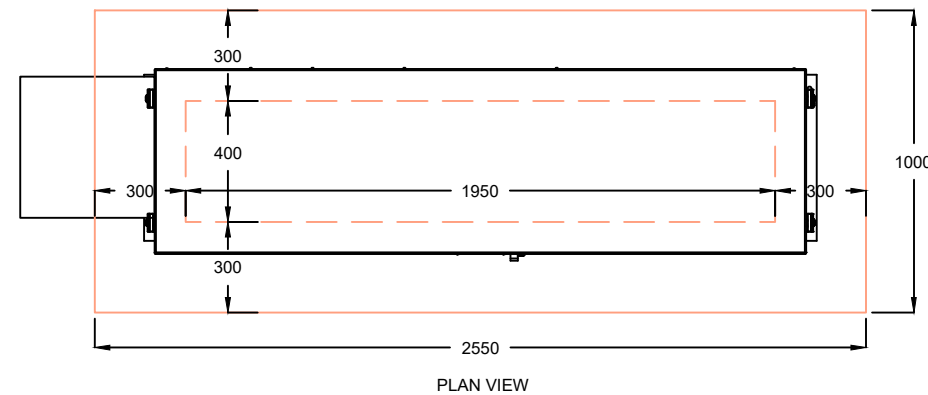

SCHNEIDER ELECTRIC DJ204D010  
 PRE-GALVANISED MILD STEEL  
 EXTERNAL COLOUR - DARK GREY 632 BS381C

COMMENTS		REV.	DESCRIPTION	REV. BY	APP.	DATE	ADDRESS	PROJECT NAME	 InstaVolt Ltd, 6 Cedarwood, Crockford Lane, Chineham Park, Hampshire, RG24 8WD © InstaVolt Ltd. 2020
NOTE: FOR FURTHER DETAILS PLEASE REFER TO MANUFACTURERS SPECIFICATIONS		A	Issued for comment	LW	CM	22/11/21		EQUIPMENT ELEVATIONS	
		B	Foundations added	LW	RK	03/02/22		DRAWING TITLE	
								FEEDER PILLAR AND COP METERING BOX	
								DRAWING NO.	
SCALE (@A3) 1:25	DRAWN BY LW							001_20	REV. B