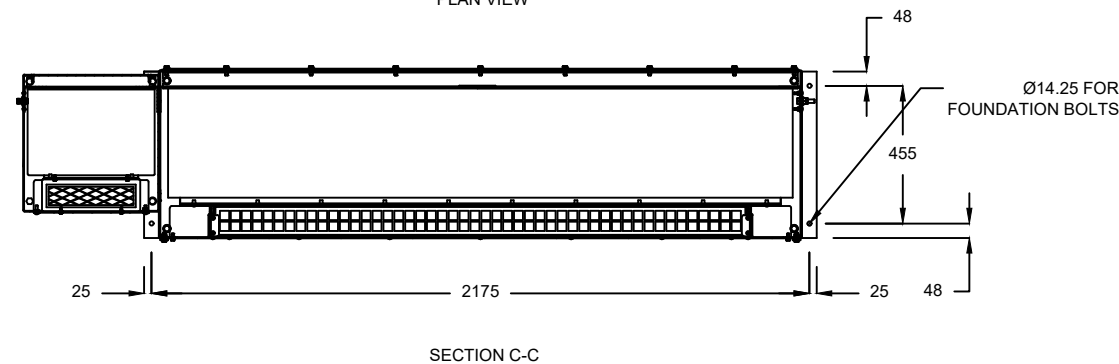

SCHNEIDER ELECTRIC DJ204D010  
 PRE-GALVANISED MILD STEEL  
 EXTERNAL COLOUR - DARK GREY 632 BS381C

COMMENTS		REV.	DESCRIPTION	REV. BY	APP.	DATE	ADDRESS	PROJECT NAME	 InstaVolt Ltd, 6 Cedarwood, Crockford Lane, Chineham Park, Hampshire, RG24 8WD © InstaVolt Ltd. 2020
NOTE: FOR FURTHER DETAILS PLEASE REFER TO MANUFACTURERS SPECIFICATIONS		A	Issued for comment	LW	CM	22/11/21		EQUIPMENT ELEVATIONS	
		B	Foundations added	LW	RK	03/02/22		DRAWING TITLE	
								FEEDER PILLAR AND COP METERING BOX	
								DRAWING NO.	
SCALE (@A3) 1:25	DRAWN BY LW							001_20	REV. B