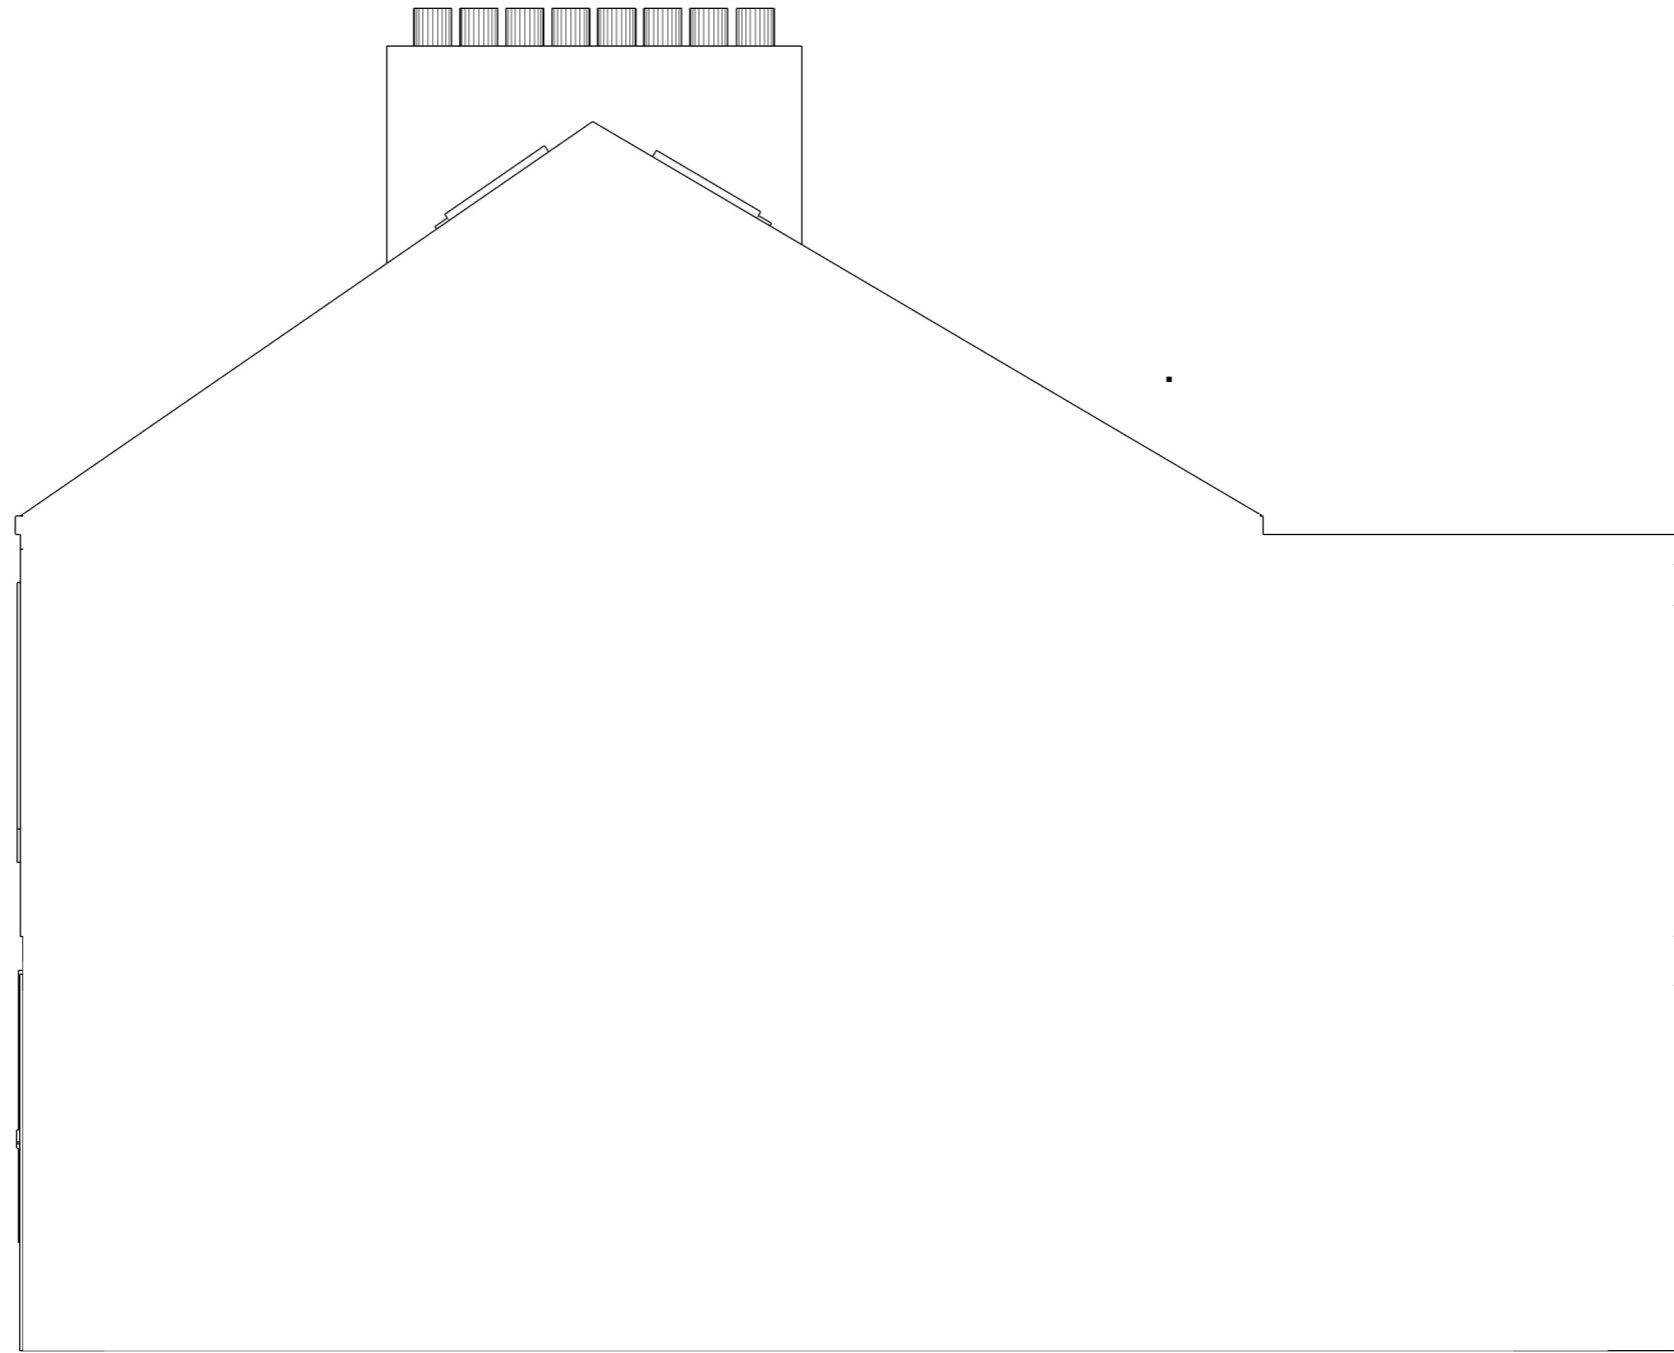

Title
Existing Elevations

Drawn
Pete Rodgers

Site
4 Lake View
Kirkland
Cumbria
CA263XZ

Title
Existing Elevations

Scale
1:50 @ A3

Date
31/05/2022

Drawing Number
001

Revision
A

0m 1m

Existing Front (West) Elevation

Title
Existing Elevations

Existing Side (South) Elevation

Drawn
Pete Rodgers

Site
4 Lake View
Kirkland
Cumbria
CA263XZ

Title
Existing Elevations

Scale
1:50 @ A3

Date
31/05/2022

Drawing Number
001

Revision
A

0m 1m

Title
Existing Elevations

Existing Side (North) Elevation

Drawn
Pete Rodgers

Site
4 Lake View
Kirkland
Cumbria
CA263XZ

Site
4 Lake View
Kirkland
Cumbria
CA263XZ

Title
Existing Elevations

Scale
1:50 @ A3

Date
31/05/2022

Drawing Number
001

Revision
A

0m 1m

Existing Rear (East) Elevation