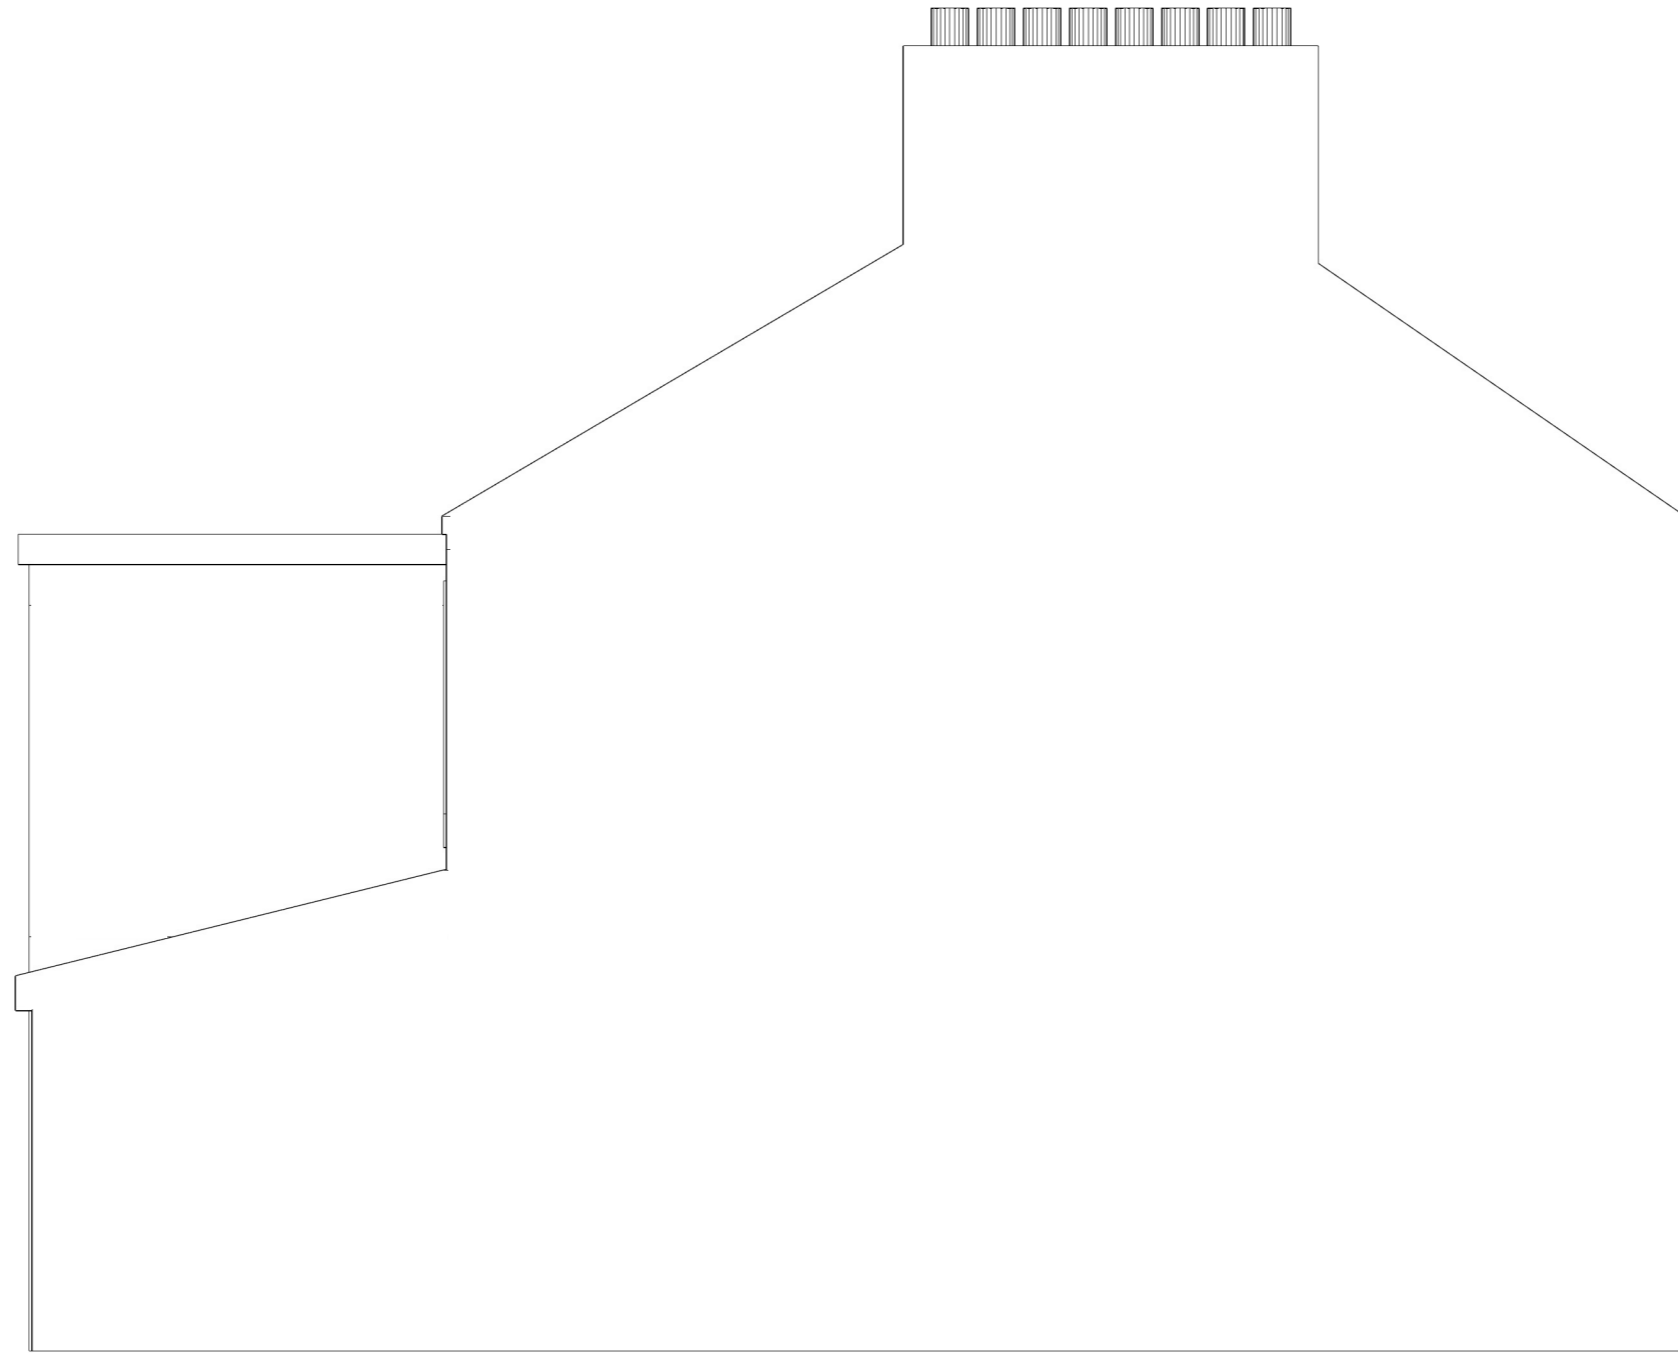

Title
Existing Elevations

Drawn
Pete Rodgers

Site
4 Lake View
Kirkland
Cumbria
CA263XZ

Title
Existing Elevations

Scale
1:50 @ A3

Date
31/05/2022

Drawing Number
001

Revision
A

0m 1m

Existing Front (West) Elevation

Title
Existing Elevations

Existing Side (South) Elevation

Drawn
Pete Rodgers

Site
4 Lake View
Kirkland
Cumbria
CA263XZ

Title
Existing Elevations

Scale
1:50 @ A3

Title
Existing Elevations

Scale
1:50 @ A3

Date
31/05/2022

Drawing Number
001

Revision
A

0m 1m

Title
Existing Elevations

Drawn
Pete Rodgers

Site
4 Lake View
Kirkland
Cumbria
CA263XZ

Title
Existing Elevations

Scale
1:50 @ A3

Date
31/05/2022

Drawing Number
001

Revision
A

0m 1m

Existing Rear (East) Elevation