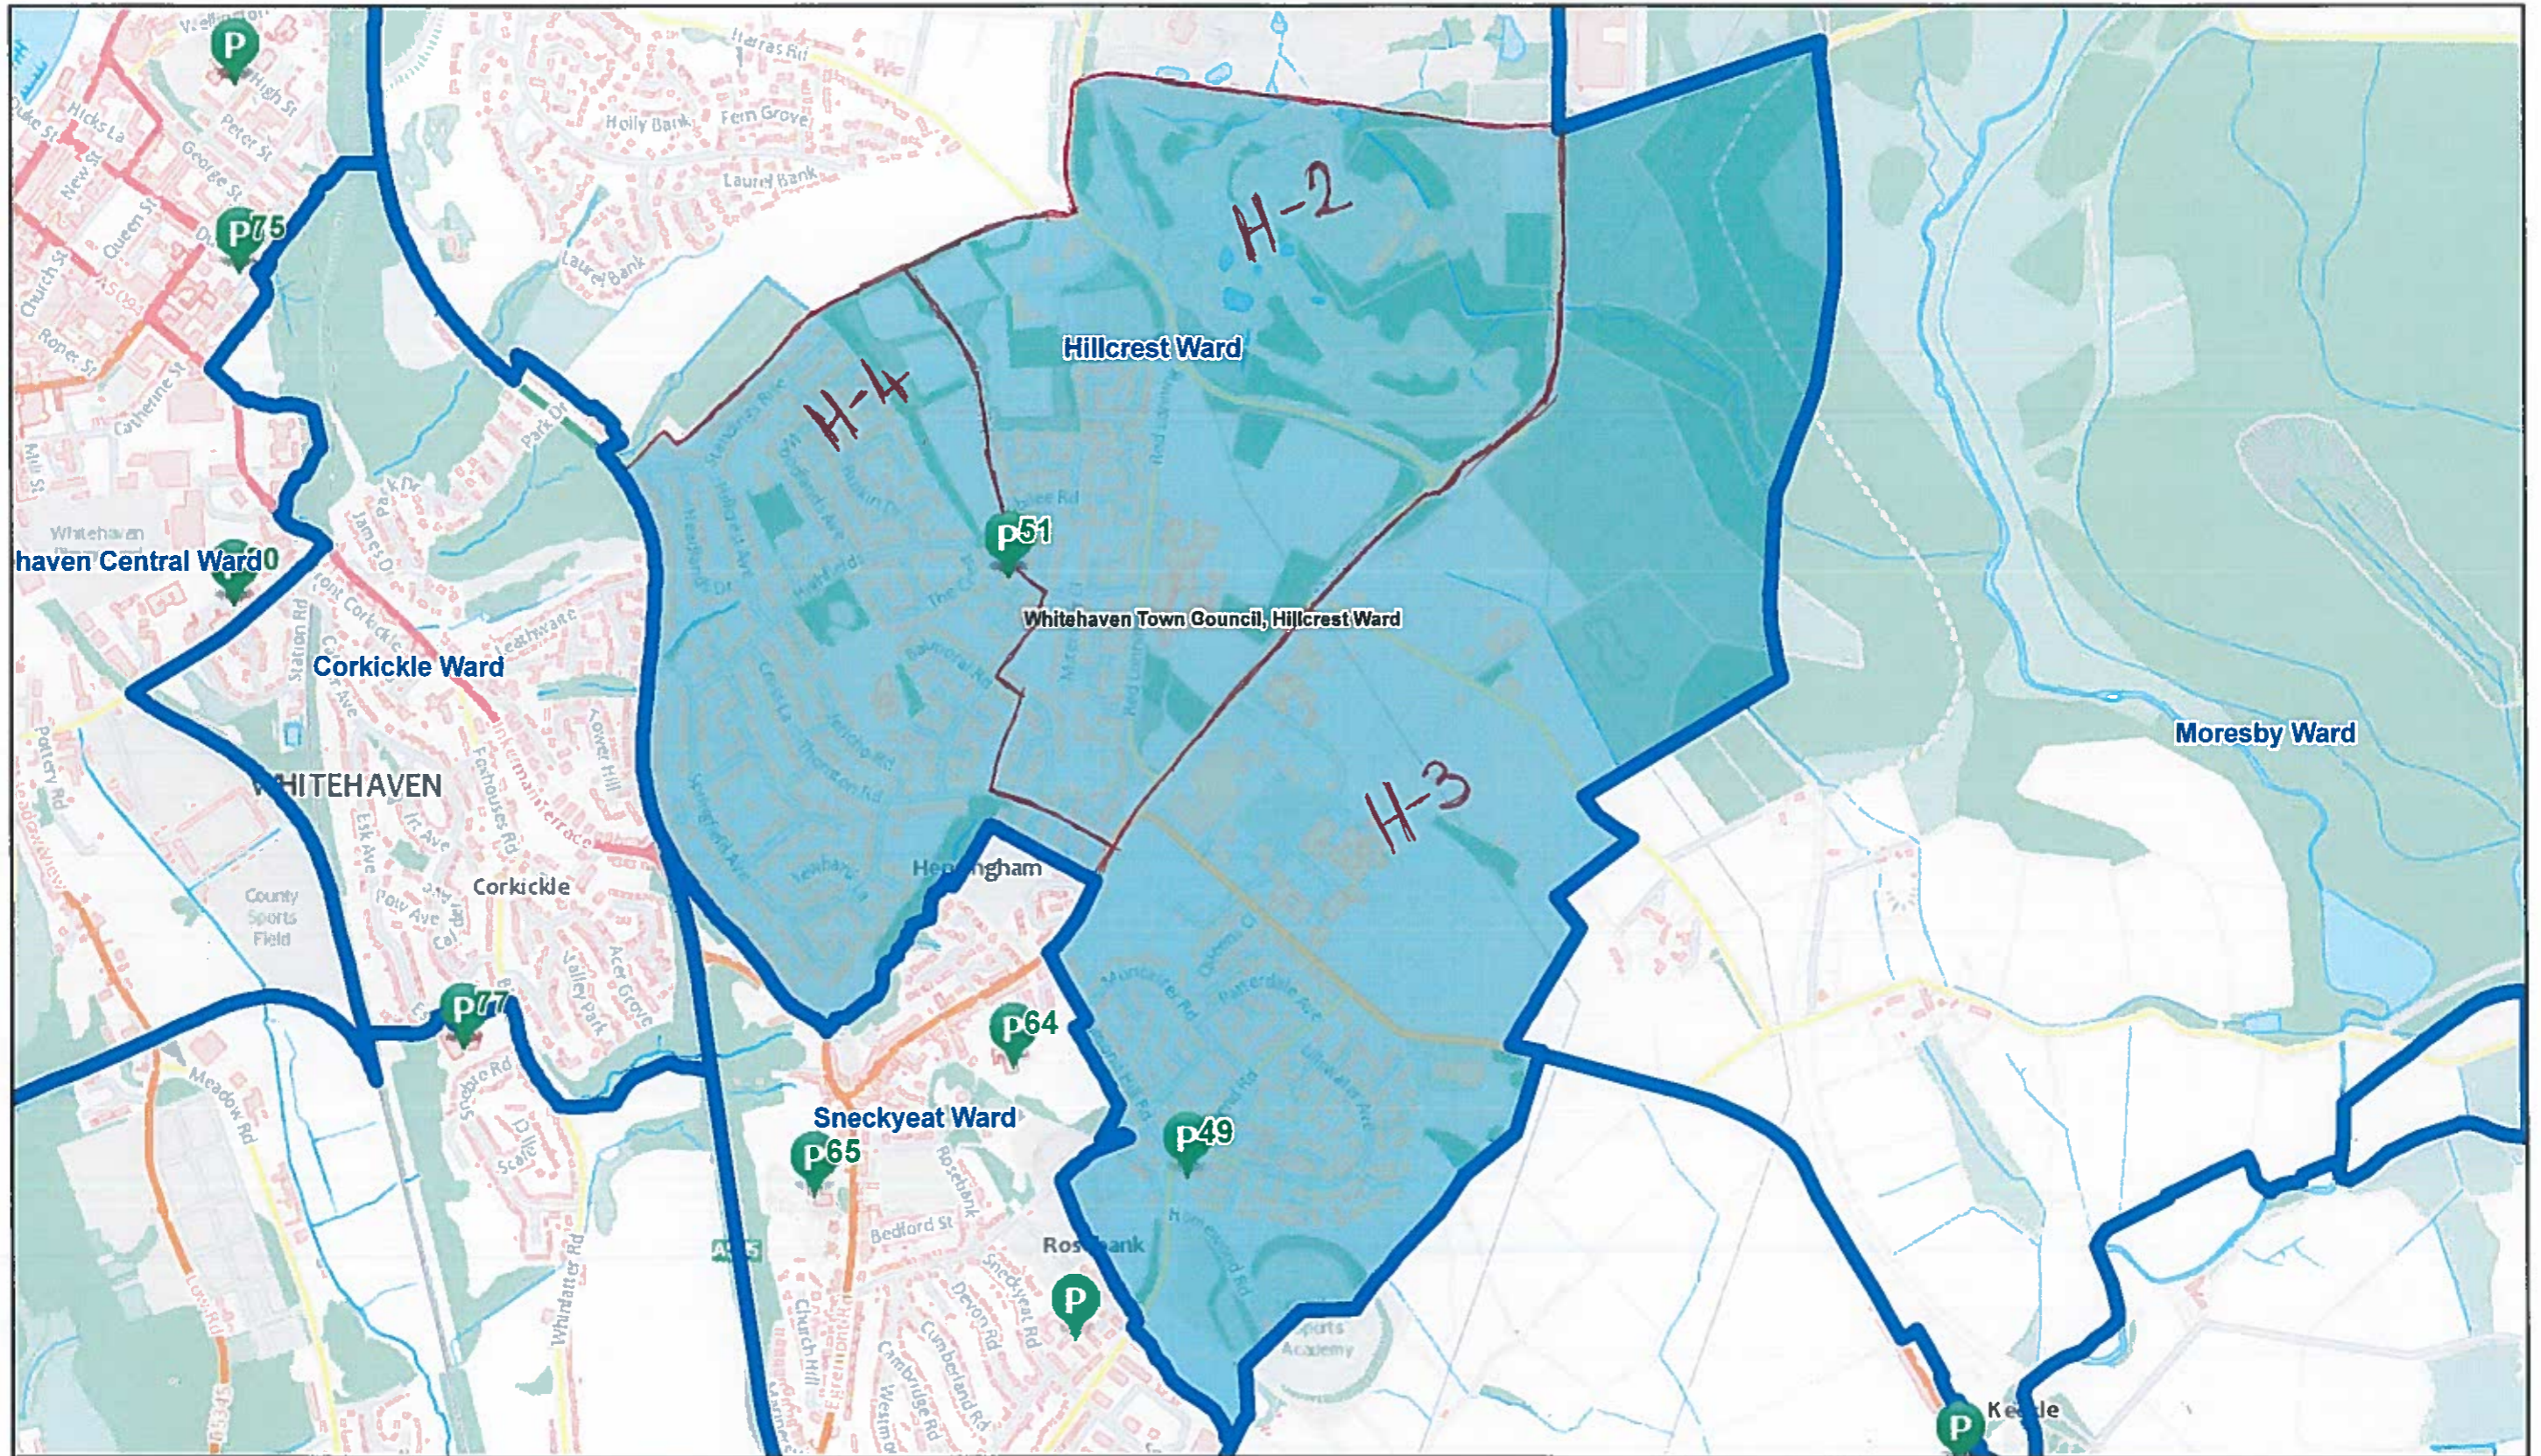

WTC, Hillcrest Ward New PDs

29/07/2019 13:56:33

Polling Stations

Parish Wards

Whitehaven Town Council, Hillcrest Ward

Wards (post April 2019)

Ordnance Survey data © Crown copyright and database right 2019. OS 100030994.