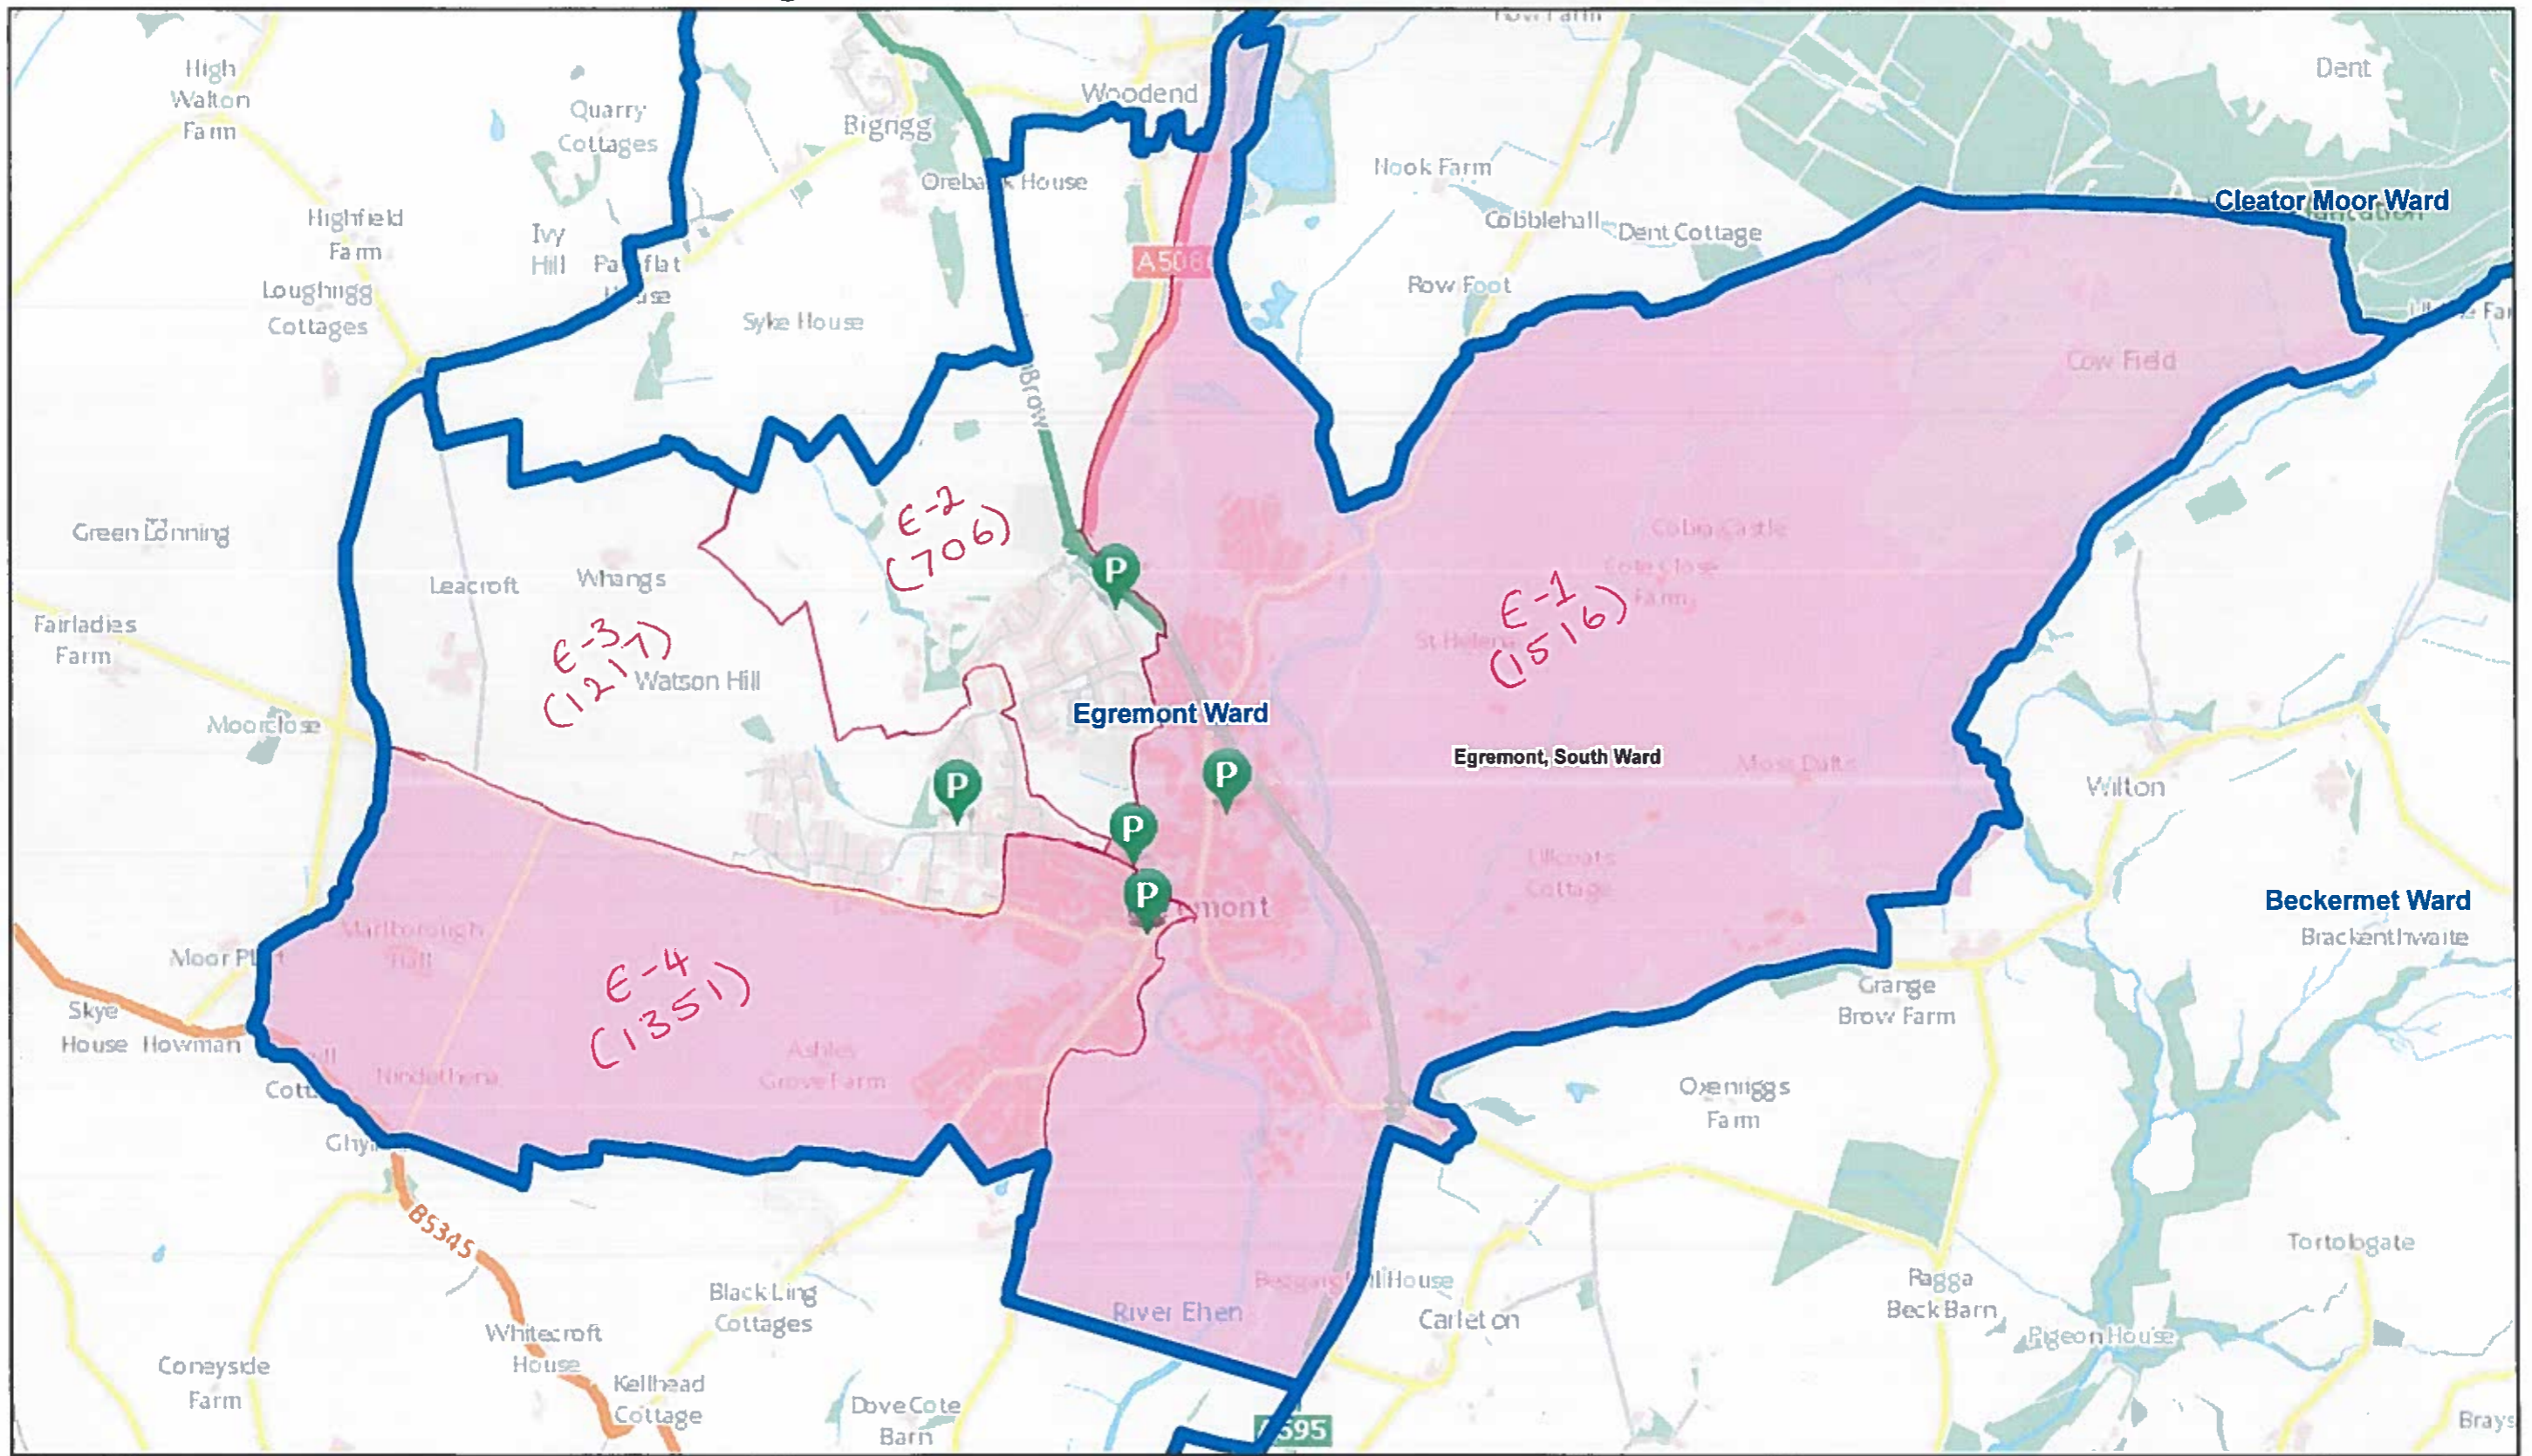

Egremont South Ward Review New PDs

09/08/2019 09:17:04

Polling Stations

Parish Wards

Wards (post April 2019)

Egremont, South Ward

1:25,000

0 0.2 0.4 0.8 mi

0 0.33 0.65 1.3 km

Ordnance Survey data © Crown copyright and database right 2019. OS 100030994.