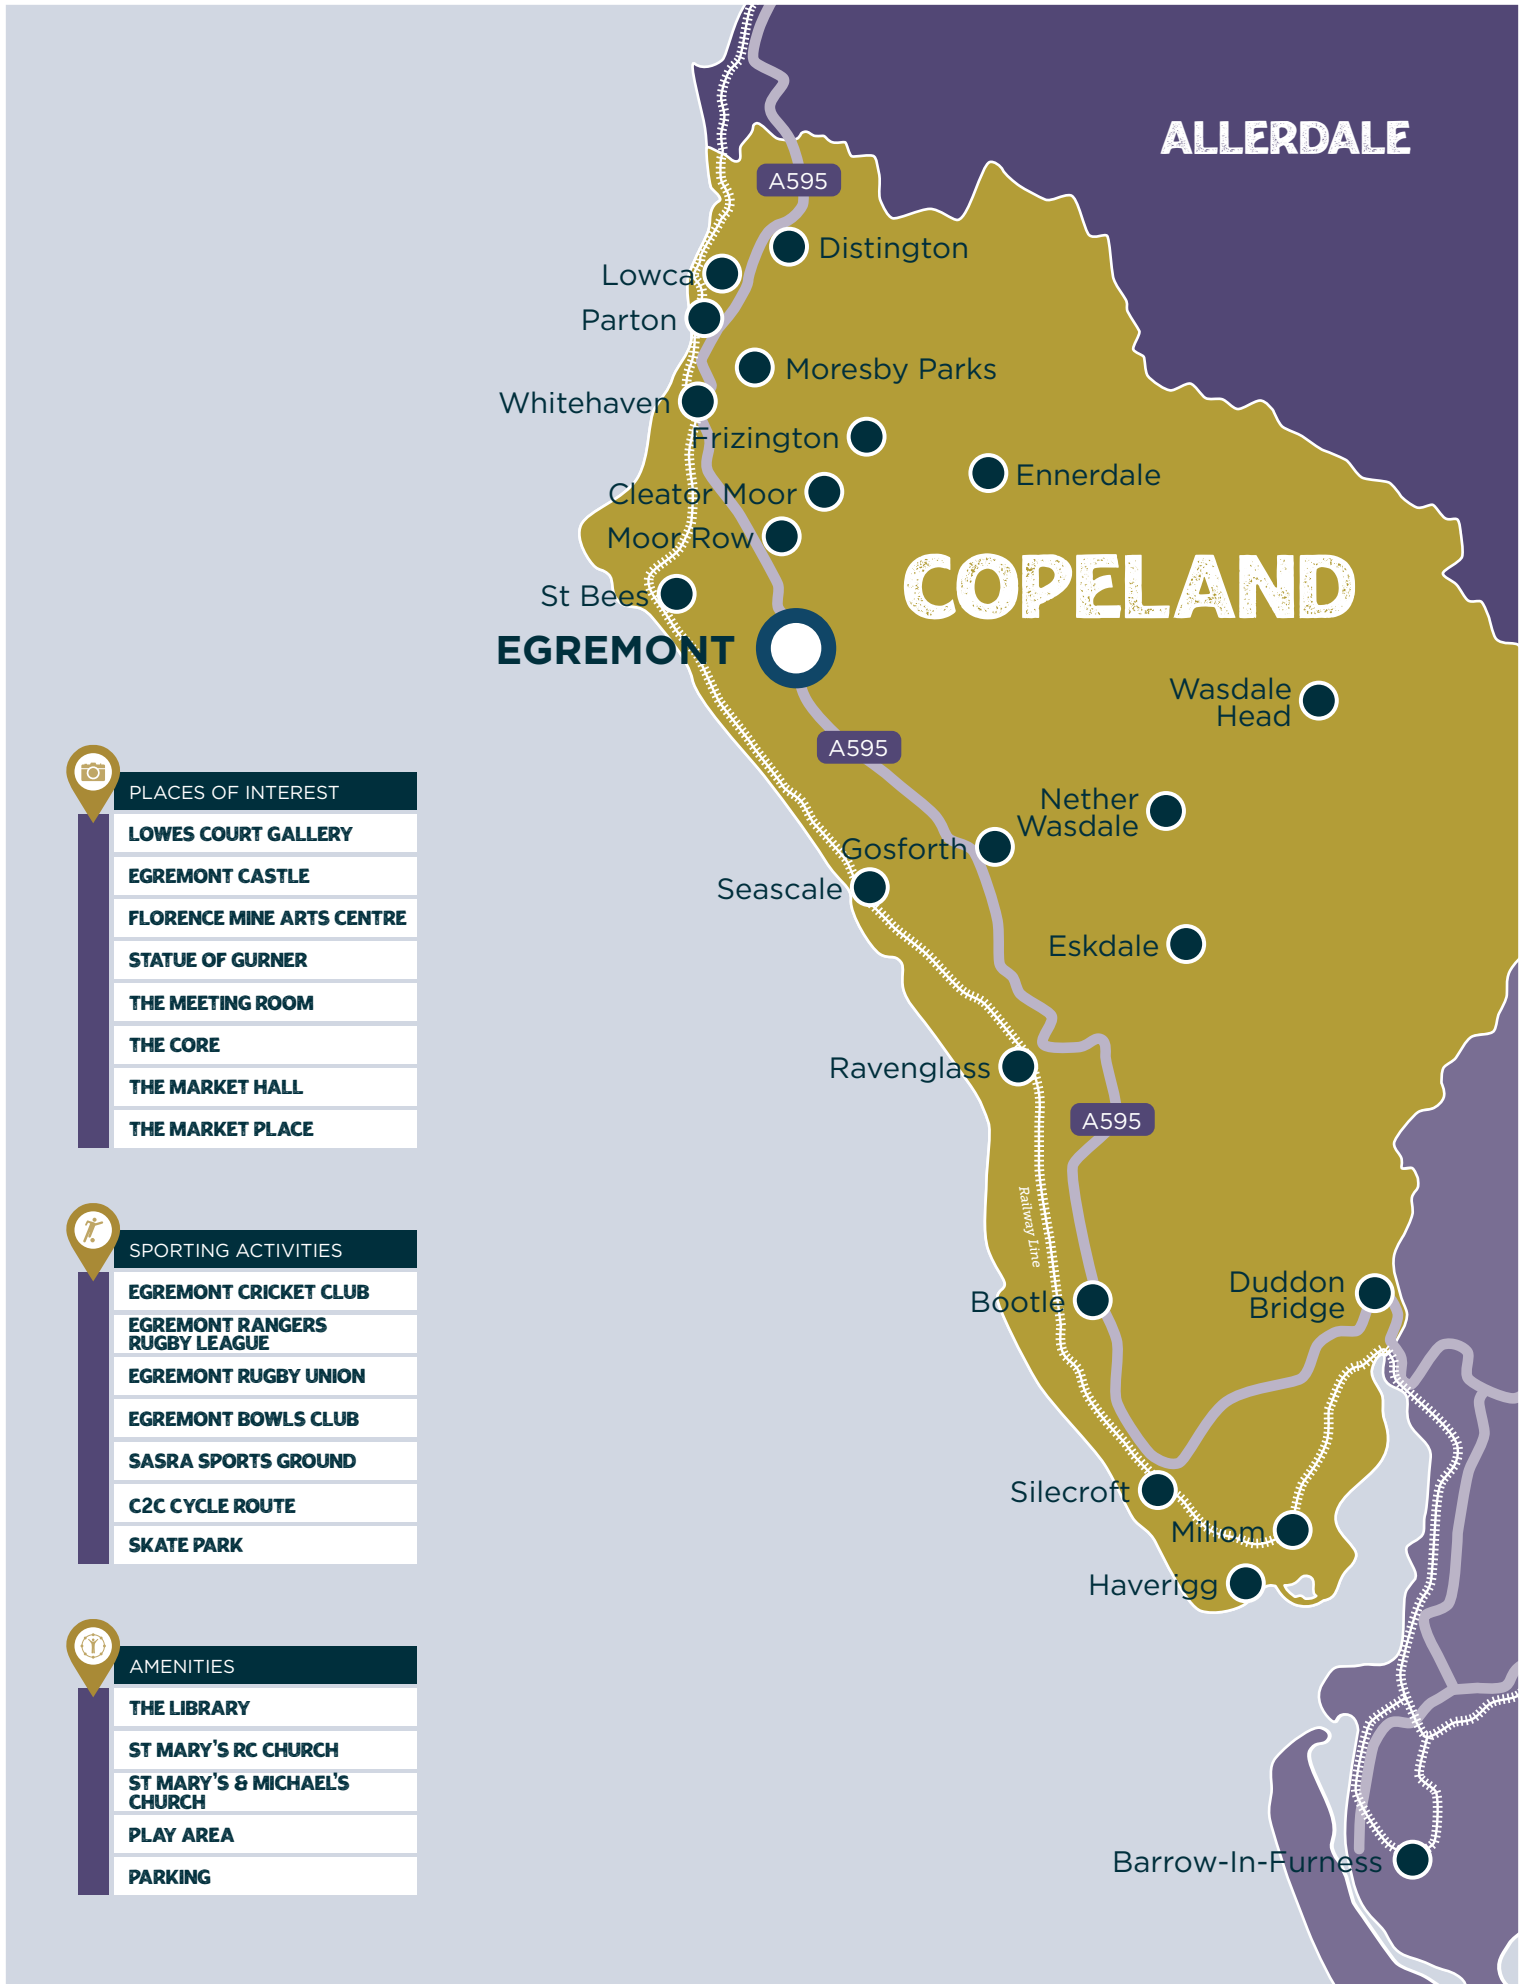

**ST MARY'S &
MICHAEL'S CHURCH**

EGREMONT CASTLE

EGREMONT RUGBY UNION

FLORENCE MINE & ARTS CENTRE

HISTORIC MARKET TOWN
EGREMONT
THE LAKE DISTRICT

PLACES OF INTEREST

LOWES COURT GALLERY
EGREMONT CASTLE
FLORENCE MINE ARTS CENTRE
STATUE OF GURNER
THE MEETING ROOM
THE CORE
THE MARKET HALL
THE MARKET PLACE