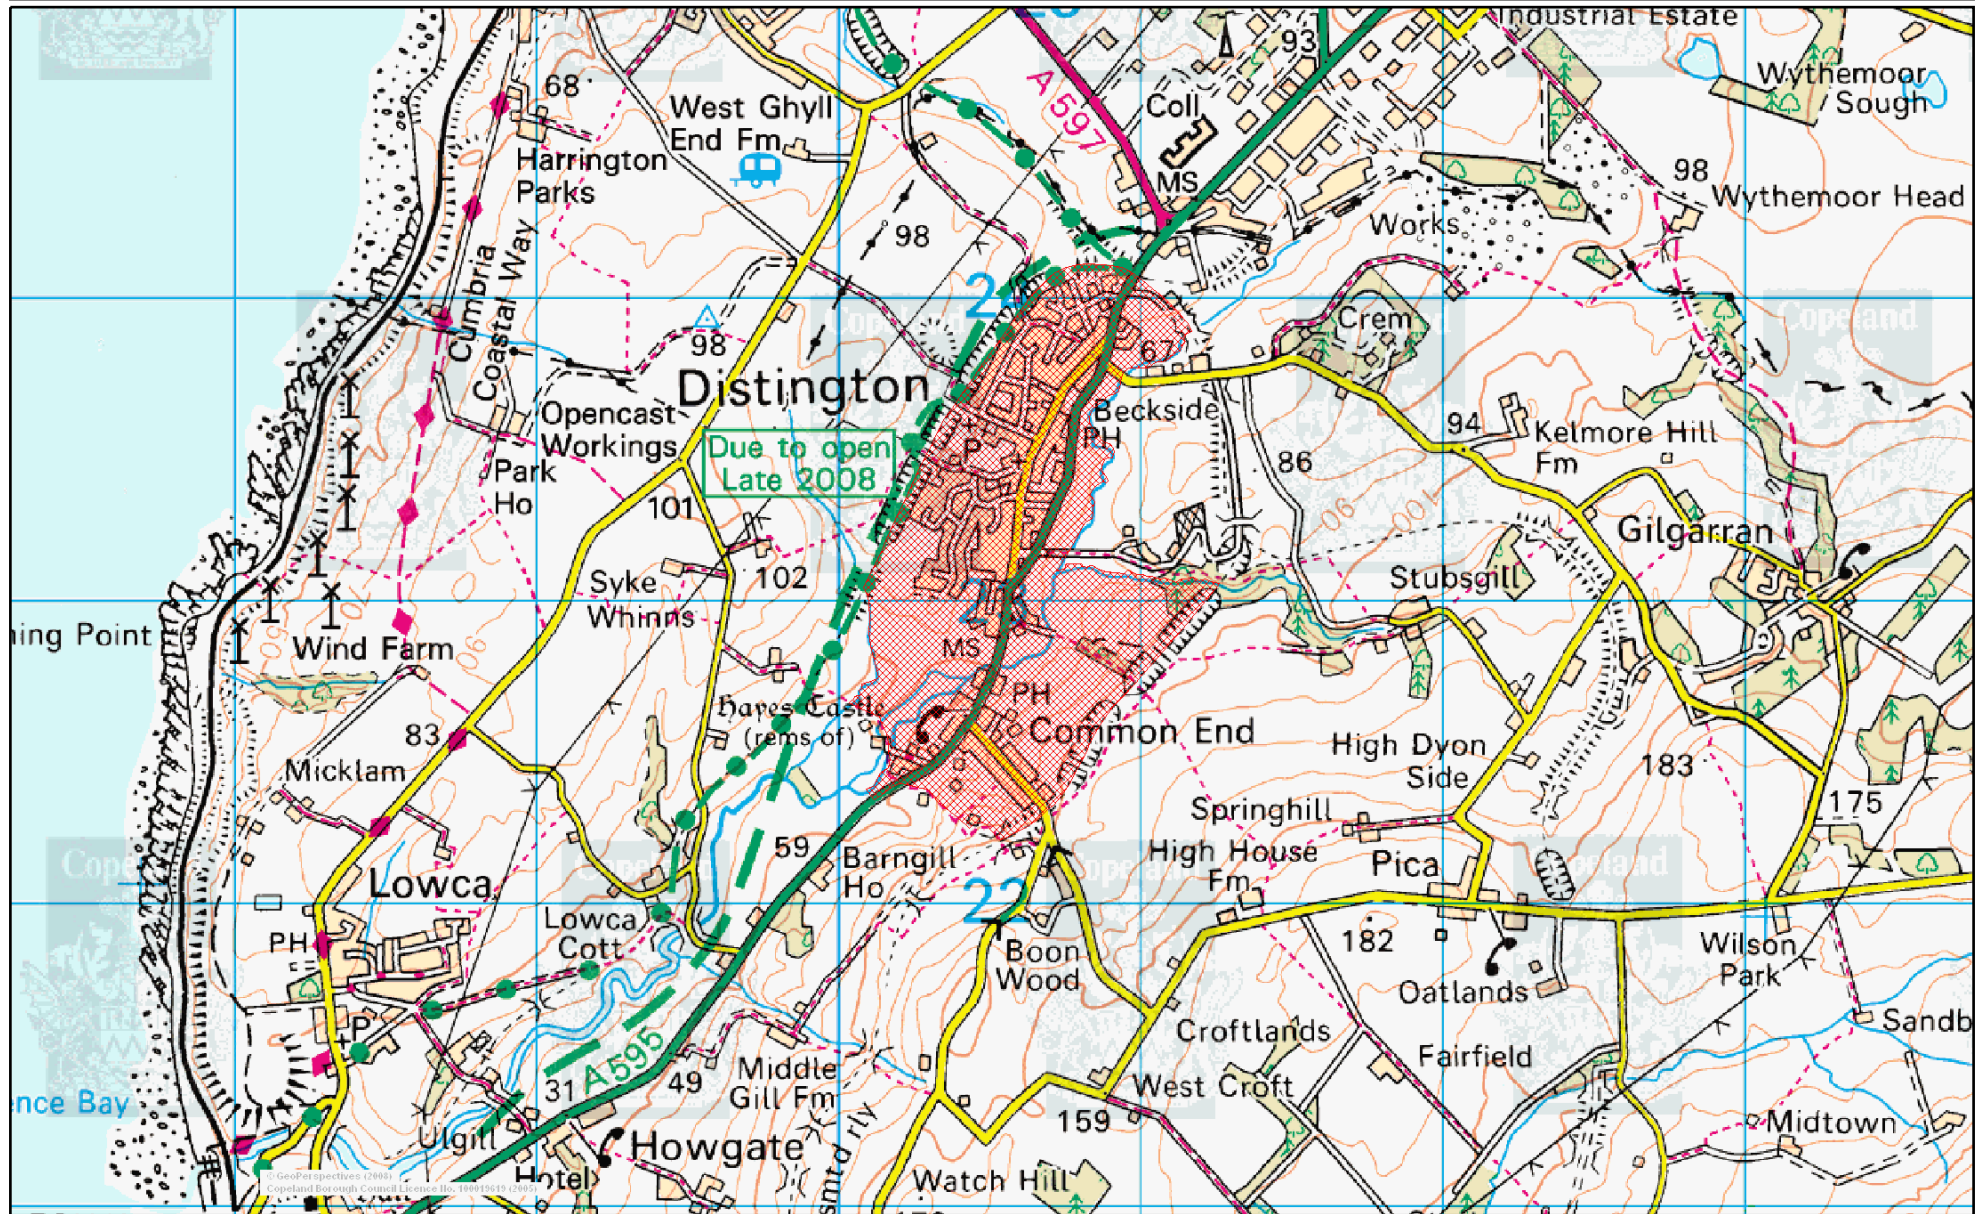

Distington Smoke Control Area

Reproduced from the Ordnance Survey mapping with the permission of the Controller of Her Majesty's Stationery Office © Crown copyright. Unauthorised reproduction infringes Crown copyright and may lead to prosecution or civil proceedings. Copeland Borough Council Licence No. 100019619 (2005). Aerial Imagery - © Geoperspectives (2008).

Scale 1/25000

Date 27/4/2009

Centre = 300509 E 522963 N

CBC