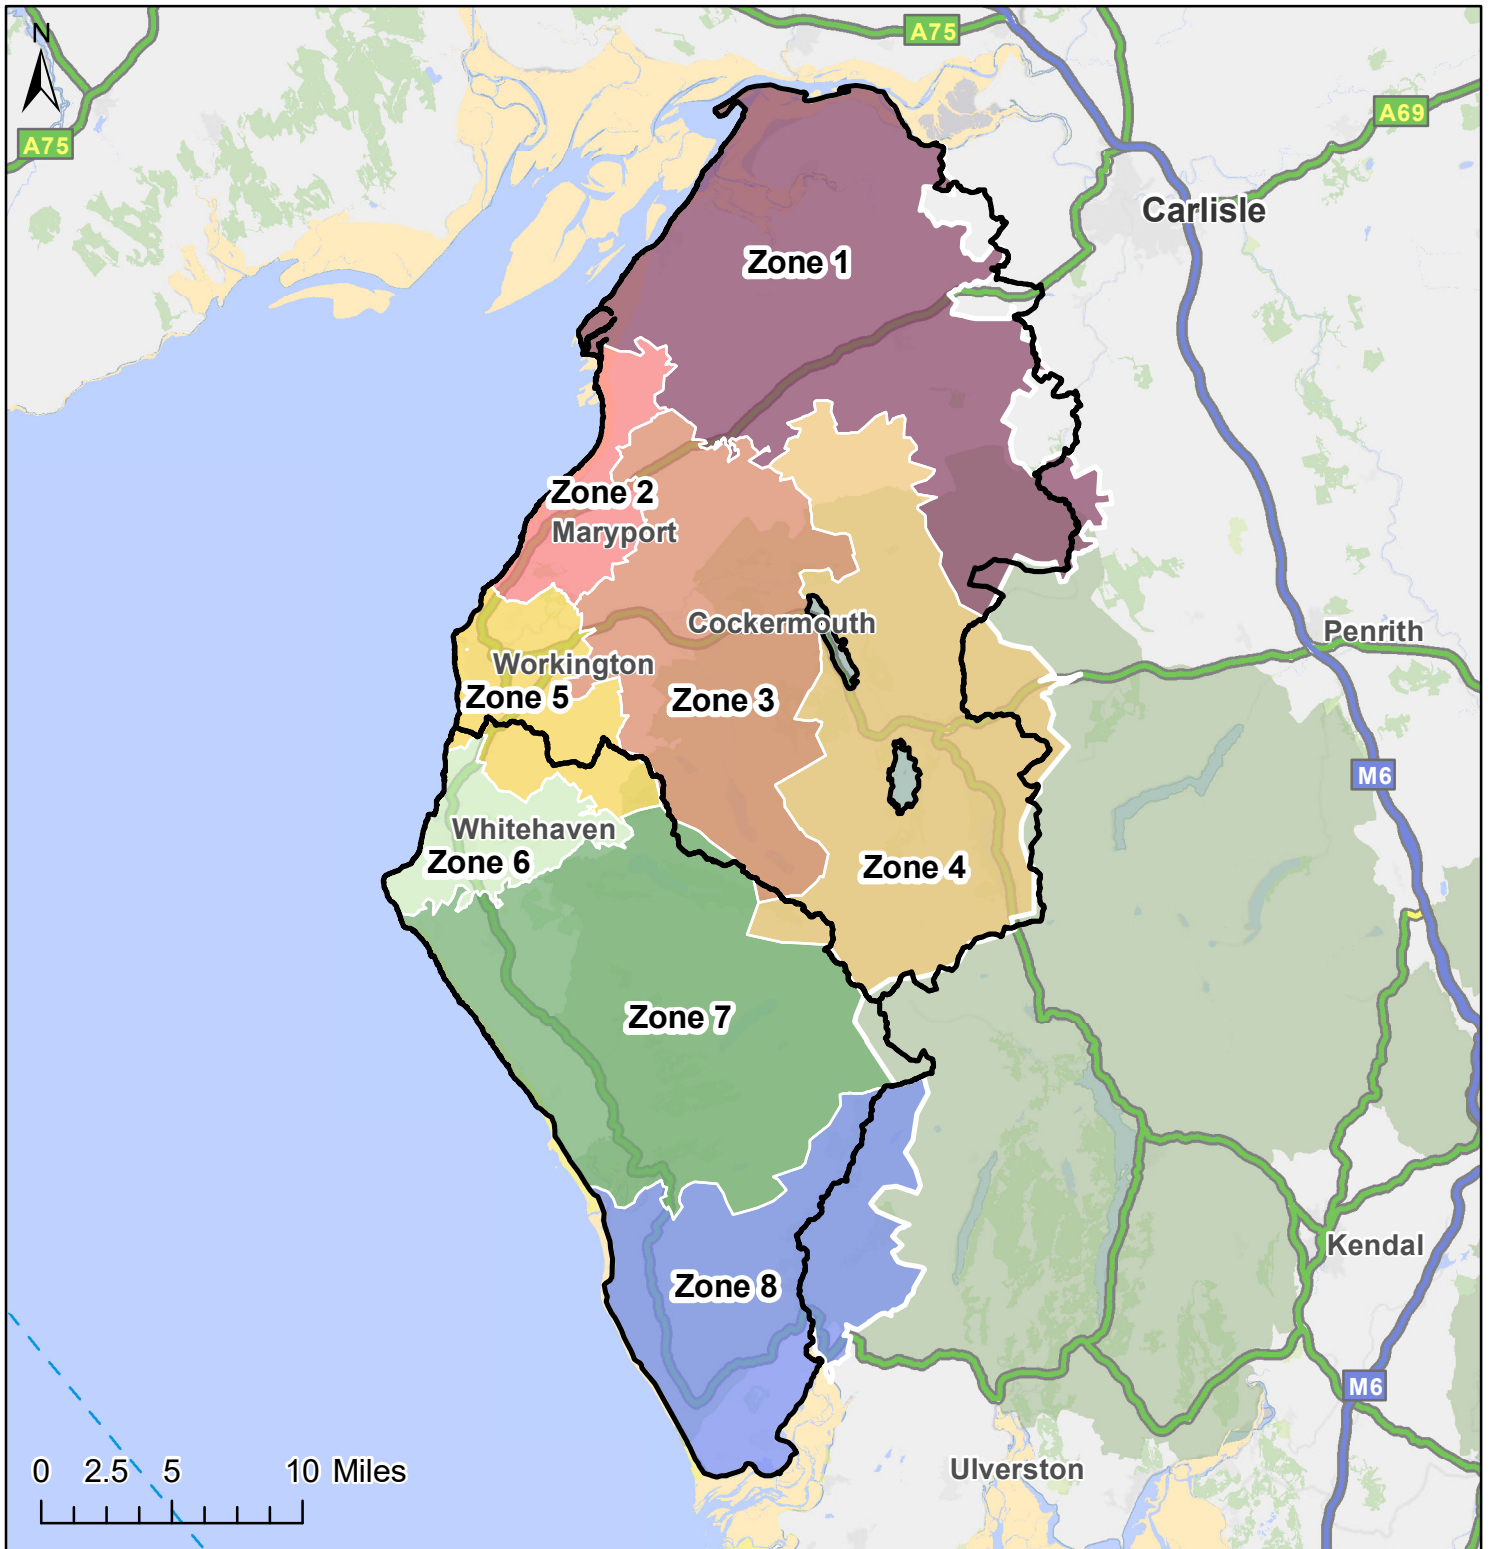

## Appendix K: Study Area Plan

# West Cumbria Retail, Town Centre & Leisure Study (2020) Copeland and Allerdale Borough Councils

## Study Area

### Legend

 Zone 1   Wigton	 Zone 5   Workington	 Copeland and Allerdale Boroughs
 Zone 2   Maryport	 Zone 6   Whitehaven	
 Zone 3   Cockermouth	 Zone 7   Copeland Central	
 Zone 4   Keswick	 Zone 8   Millom	