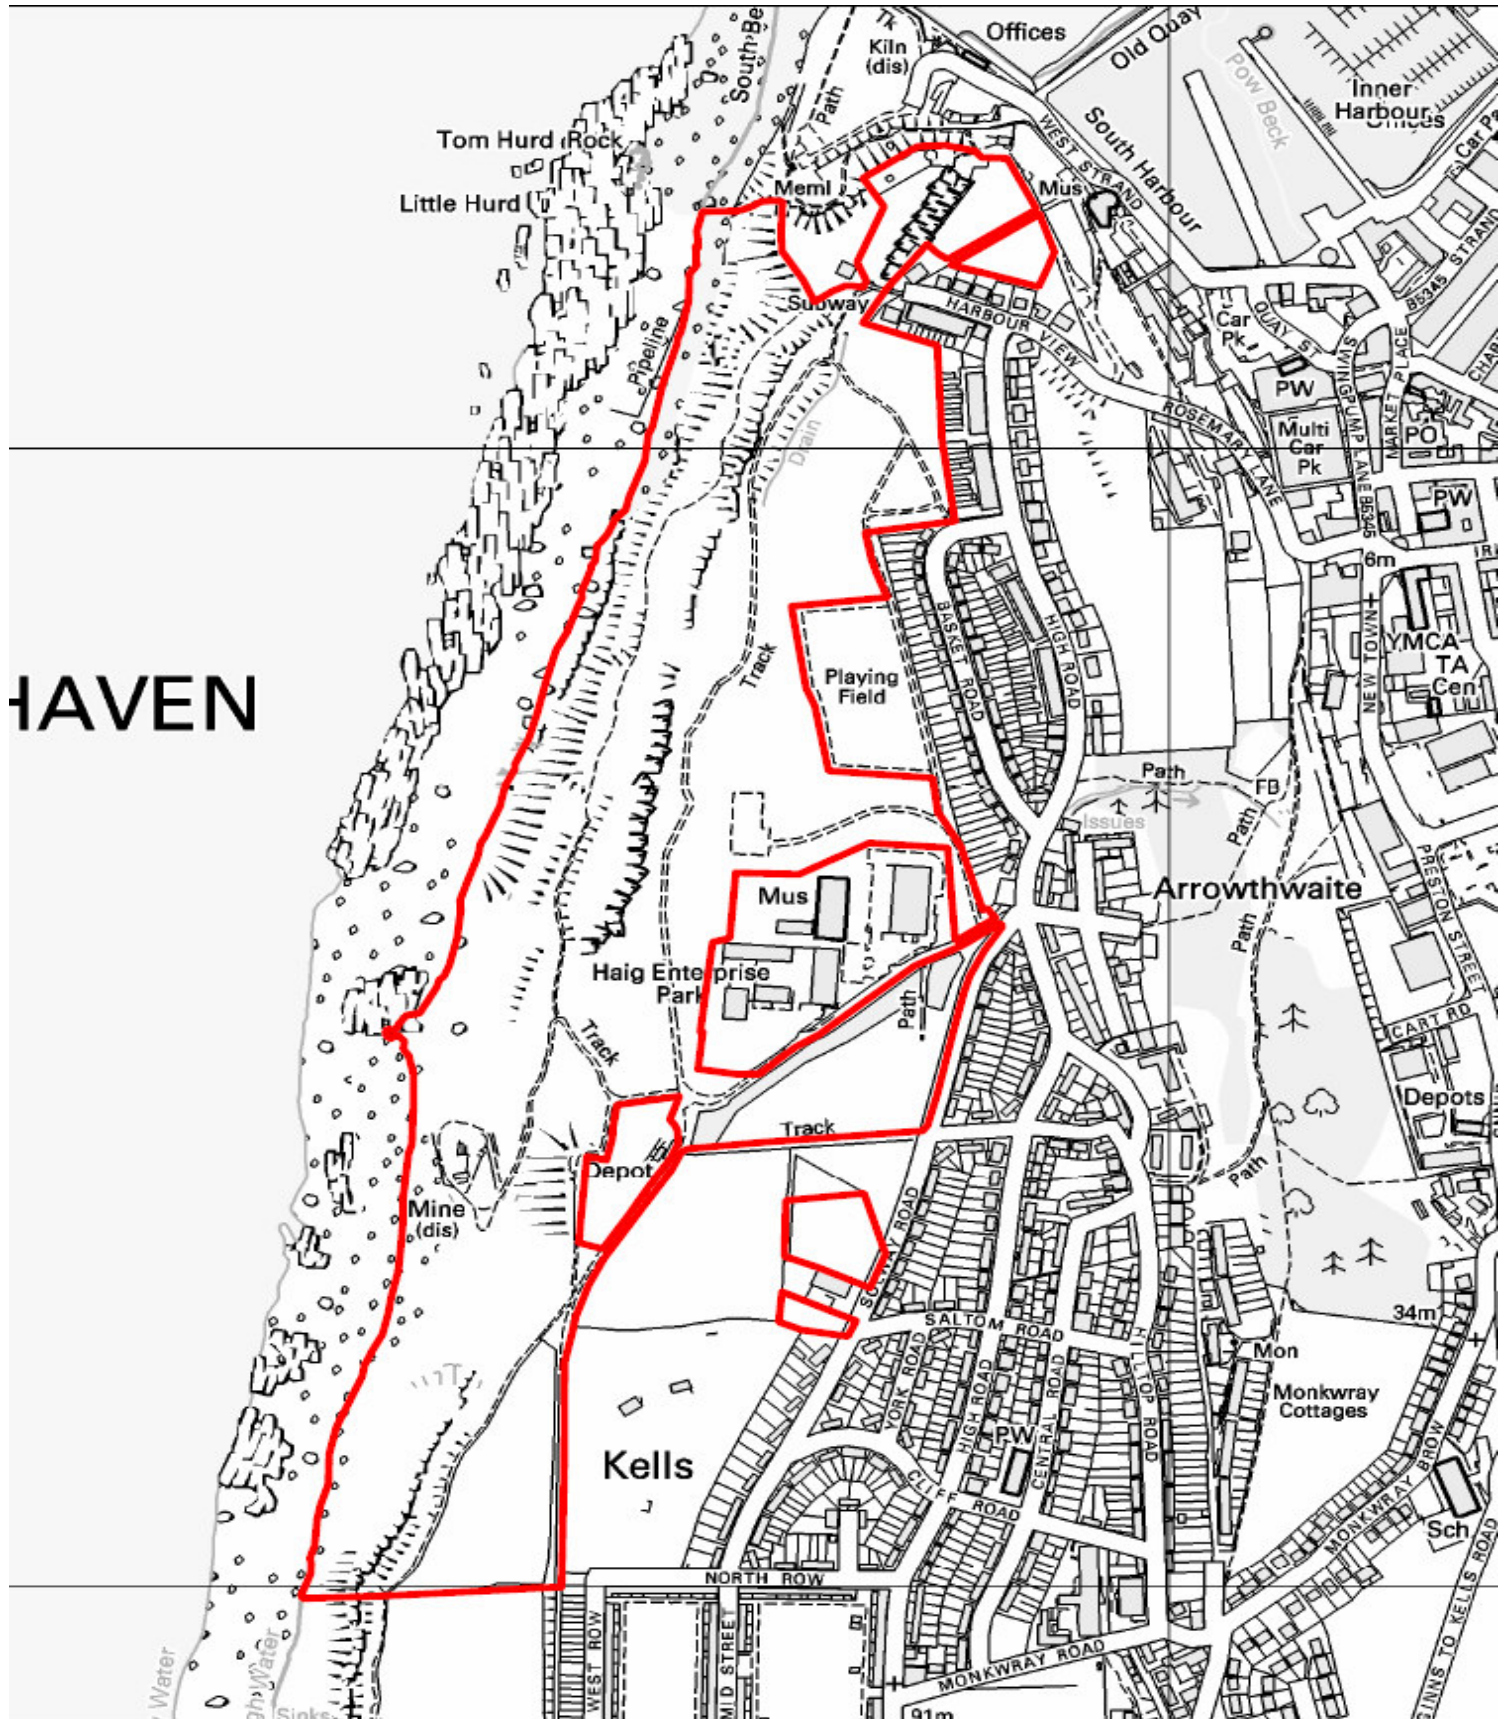

APPENDIX B – PROPOSED LEASE AREA

HAIVEN

PROPOSED LEASE AREA
HAIG PIT AREA
WHITEHAVEN

Regeneration
 Copeland Borough Council
 The Council Centre
 Catherine Street
 Whitehaven
 Cumbria CA27 7SJ

Reproduced from the Ordnance Survey mapping with the permission of the Controller of Her Majesty's Stationery Office © Crown copyright. Unauthorised reproduction infringes Crown copyright and may lead to prosecution or civil proceedings. [Copeland Borough Council Licence No. 100019619 (2004)]

Date: 6/12/06

Scale: 1: 6000