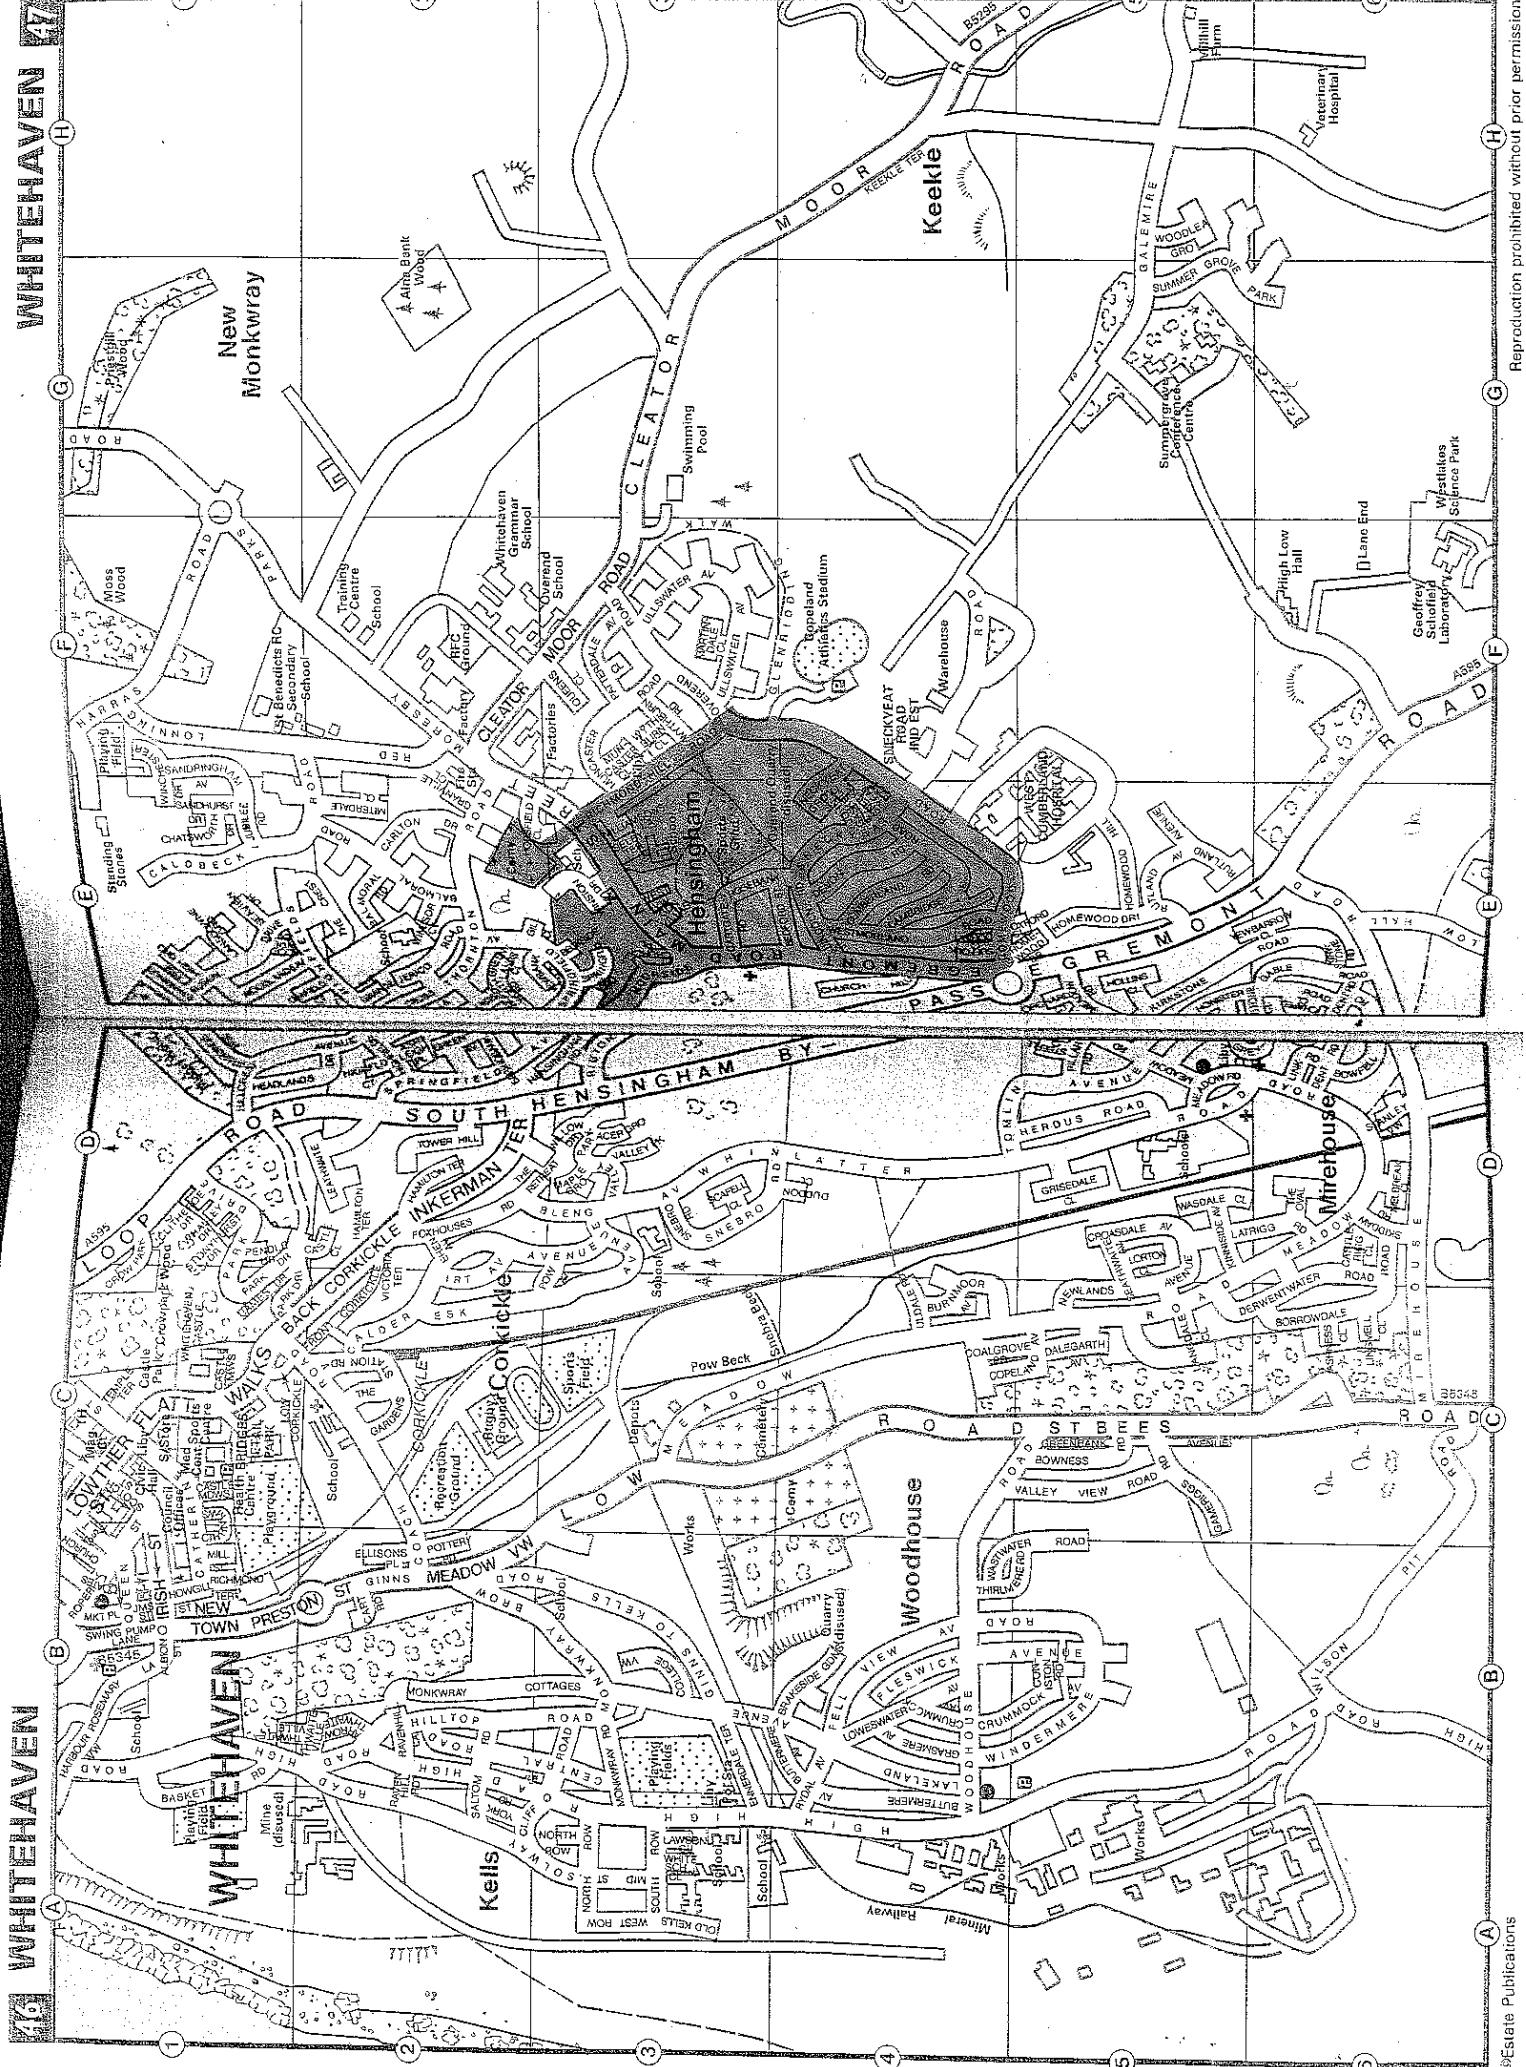

Plan 4

Reproduction prohibited without prior permission

©Estate Publications