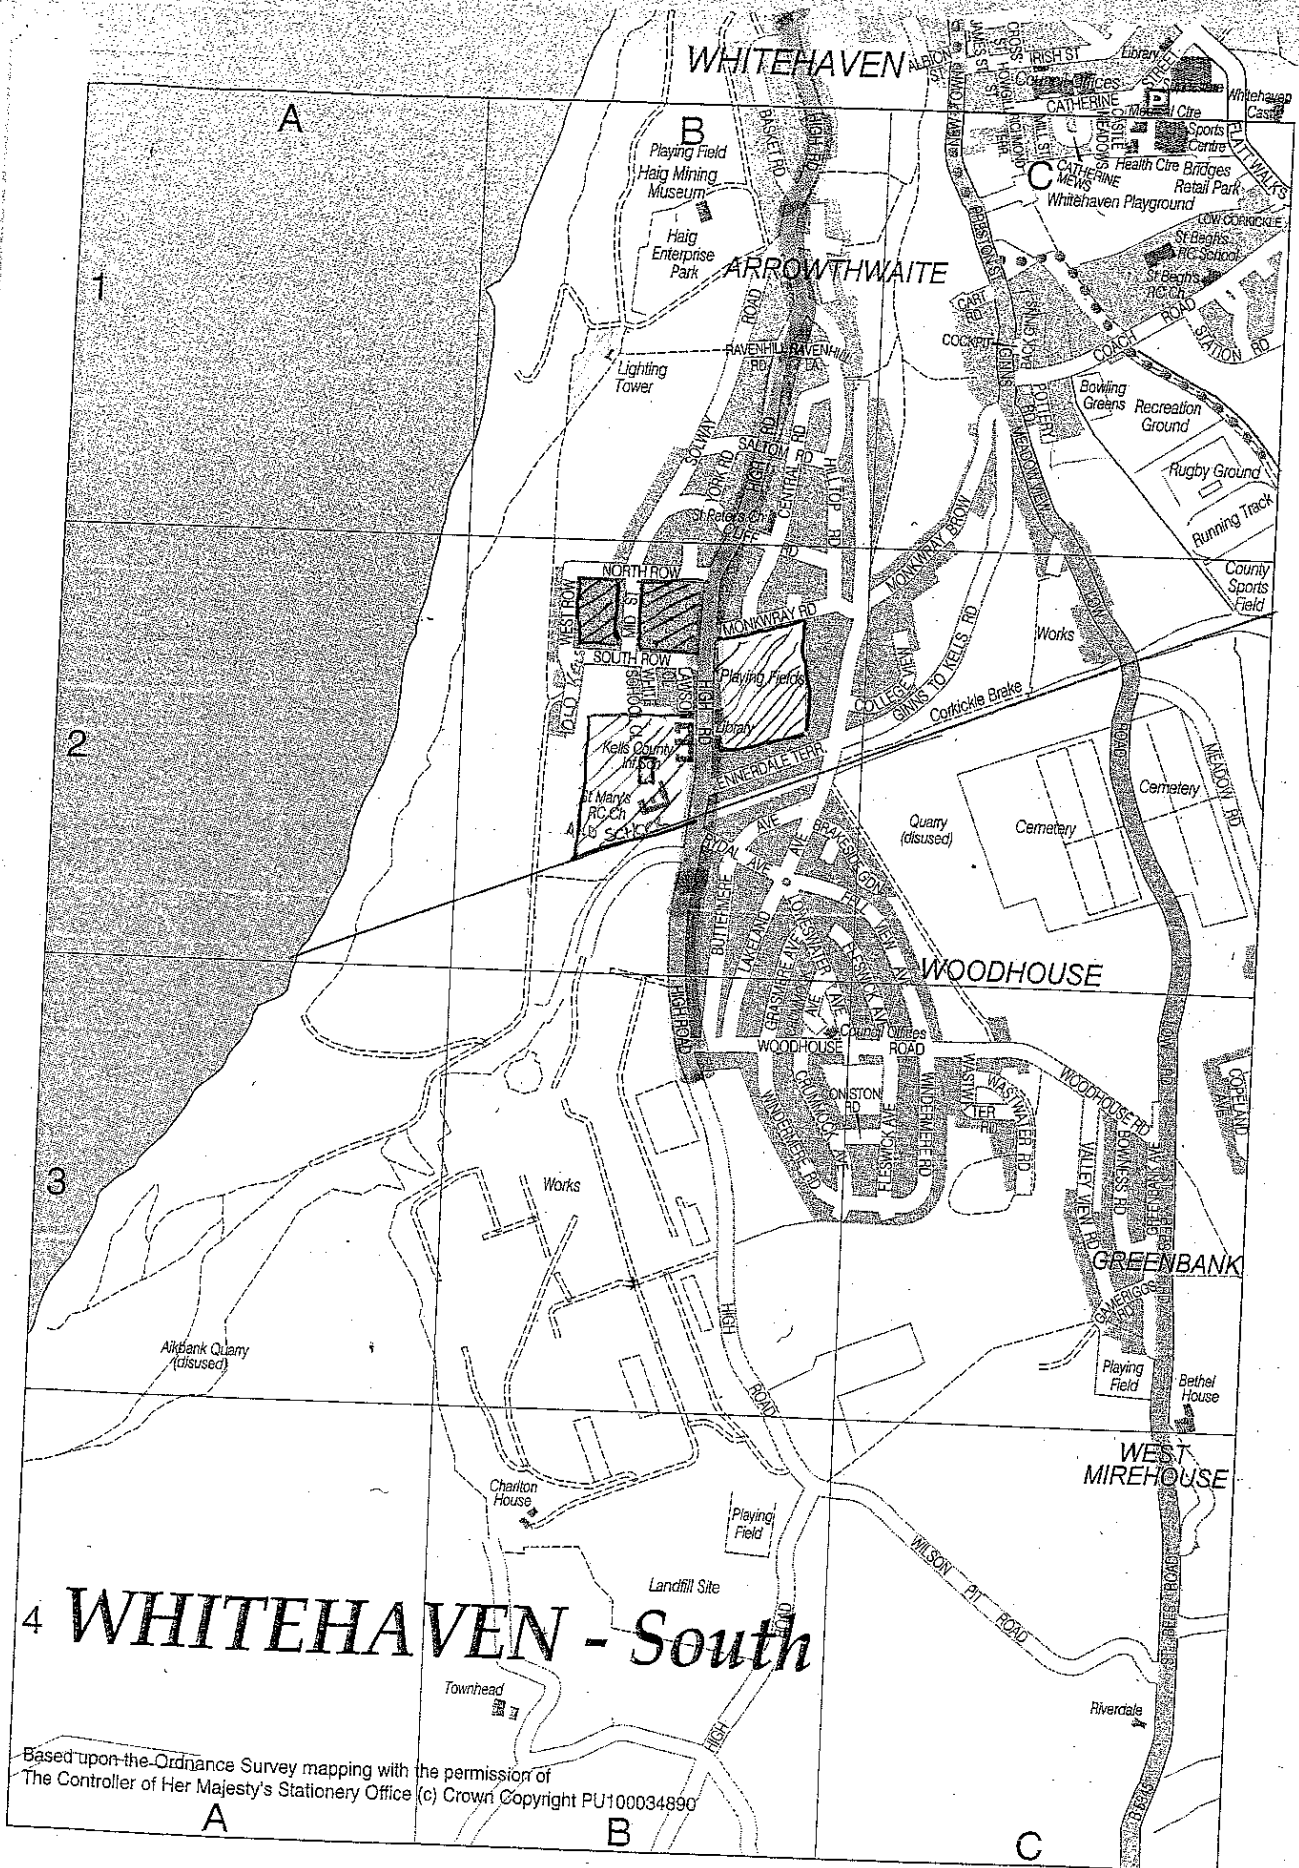

Whitehaven - South Map

PLAN 2

4 WHITEHAVEN - South

Based upon the Ordnance Survey mapping with the permission of The Controller of Her Majesty's Stationery Office (c) Crown Copyright PU100034890

A B C

PLAN 3

ICEV CURRENT - REQUESTED -

Whitehaven Town Centre Map

MARCH 2007

PC 866
TAYLOR
TOWN CENTRE
OFFICER.

Based upon the Ordnance Survey mapping with the permission of The Controller of Her Majesty's Stationery Office (c) Crown Copyright PU100034890