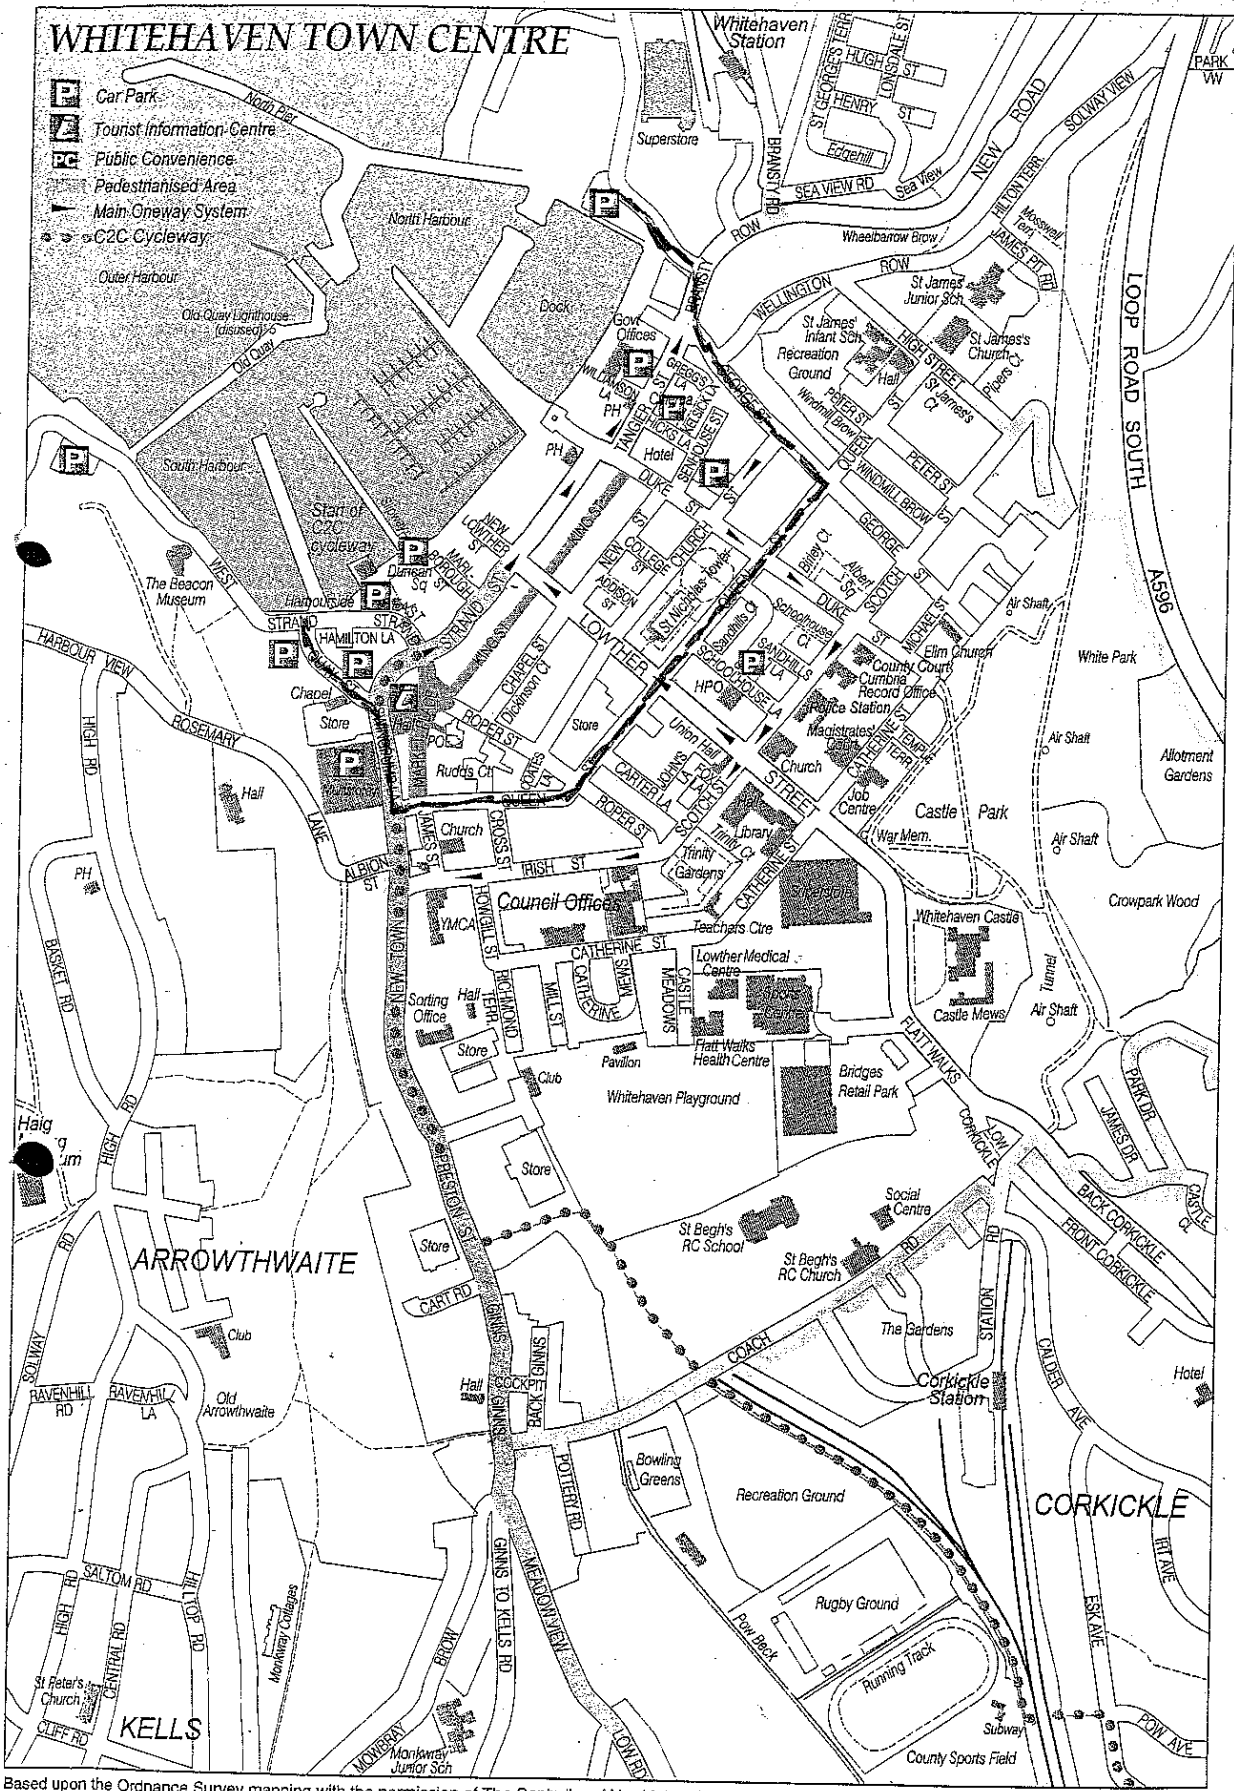

Whitehaven - South Map

PLAN 2

4 WHITEHAVEN - South

Based upon the Ordnance Survey mapping with the permission of The Controller of Her Majesty's Stationery Office (c) Crown Copyright PU100034890

A B C

PLAN 3

ICEV CURRENT - REQUESTED -

Whitehaven Town Centre Map

MARCH 2007

PC 866
TAYLOR
TOWN CENTRE
OFFICER.

Based upon the Ordnance Survey mapping with the permission of The Controller of Her Majesty's Stationery Office (c) Crown Copyright PU100034890