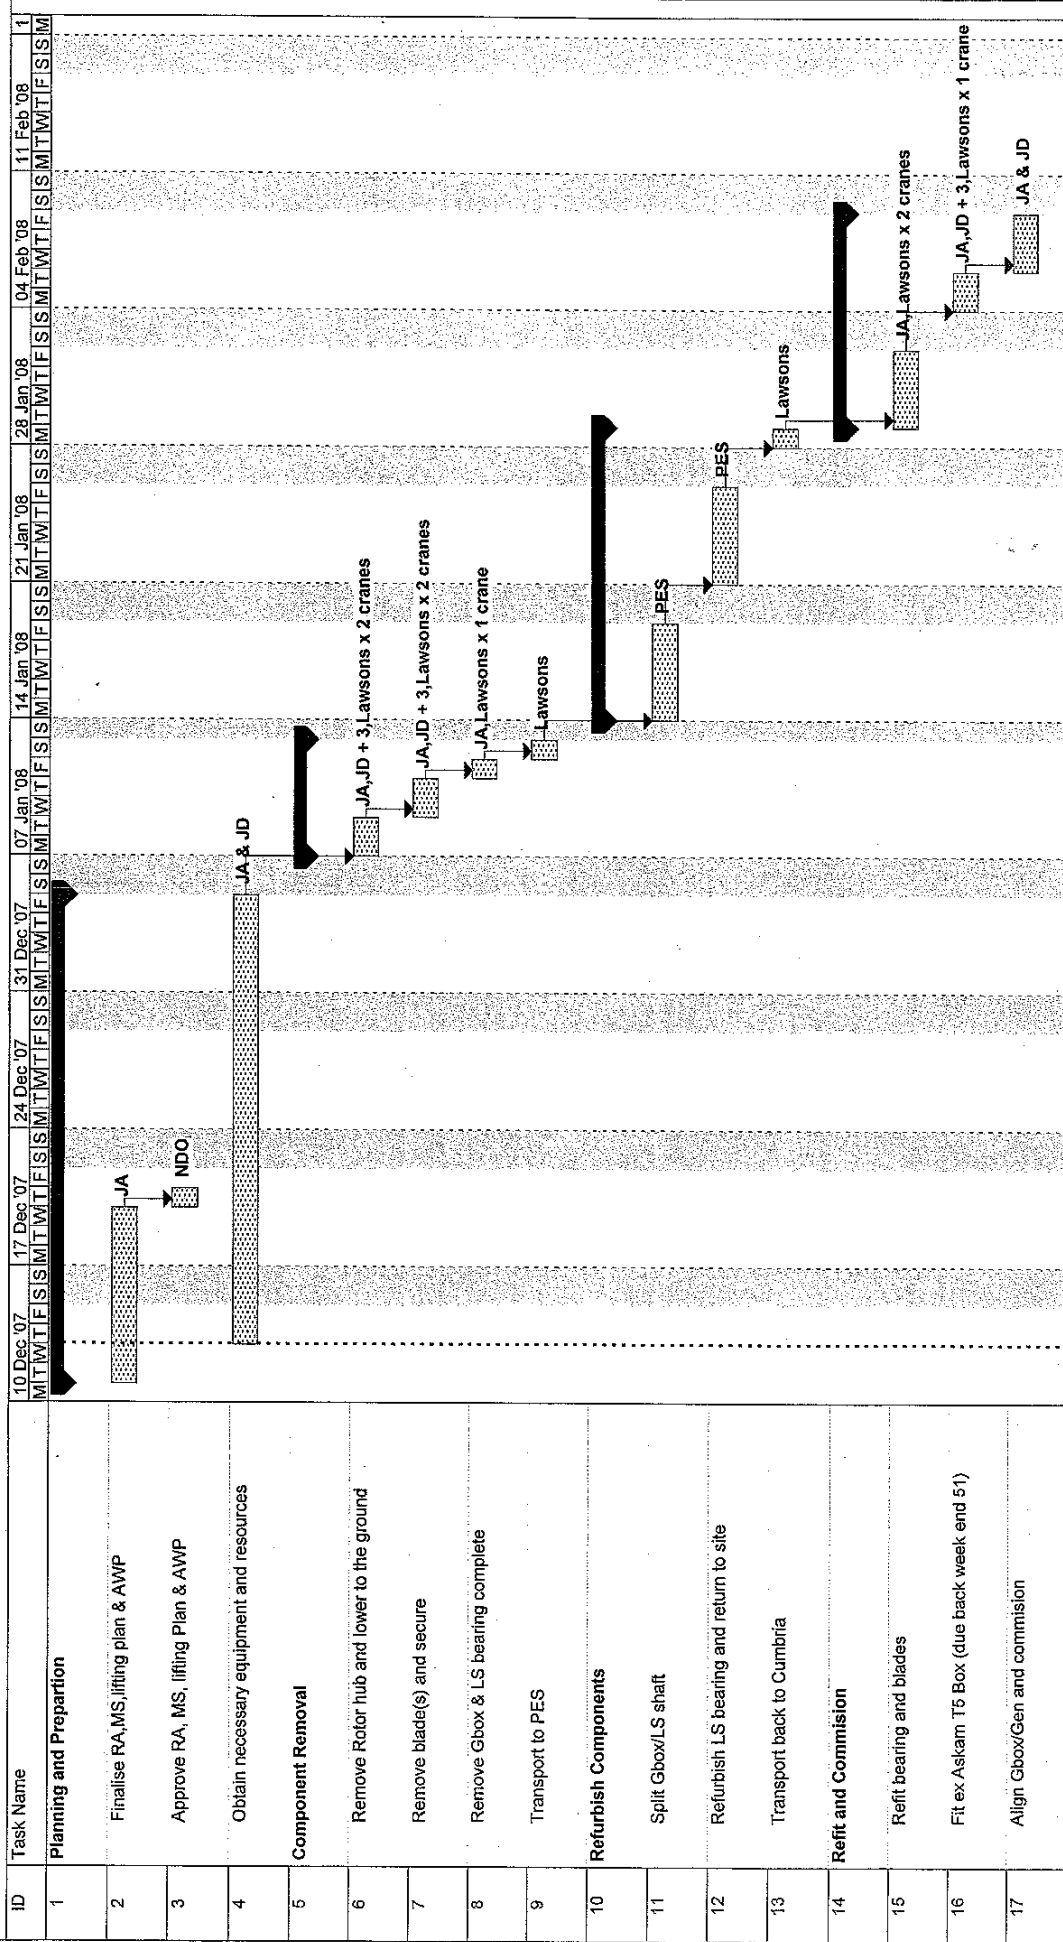

Lowca T6 Repair Plan

Task
 Split
 Progress
 Milestone
 Summary
 Project Summary
 External Tasks
 External Milestone
 Deadline